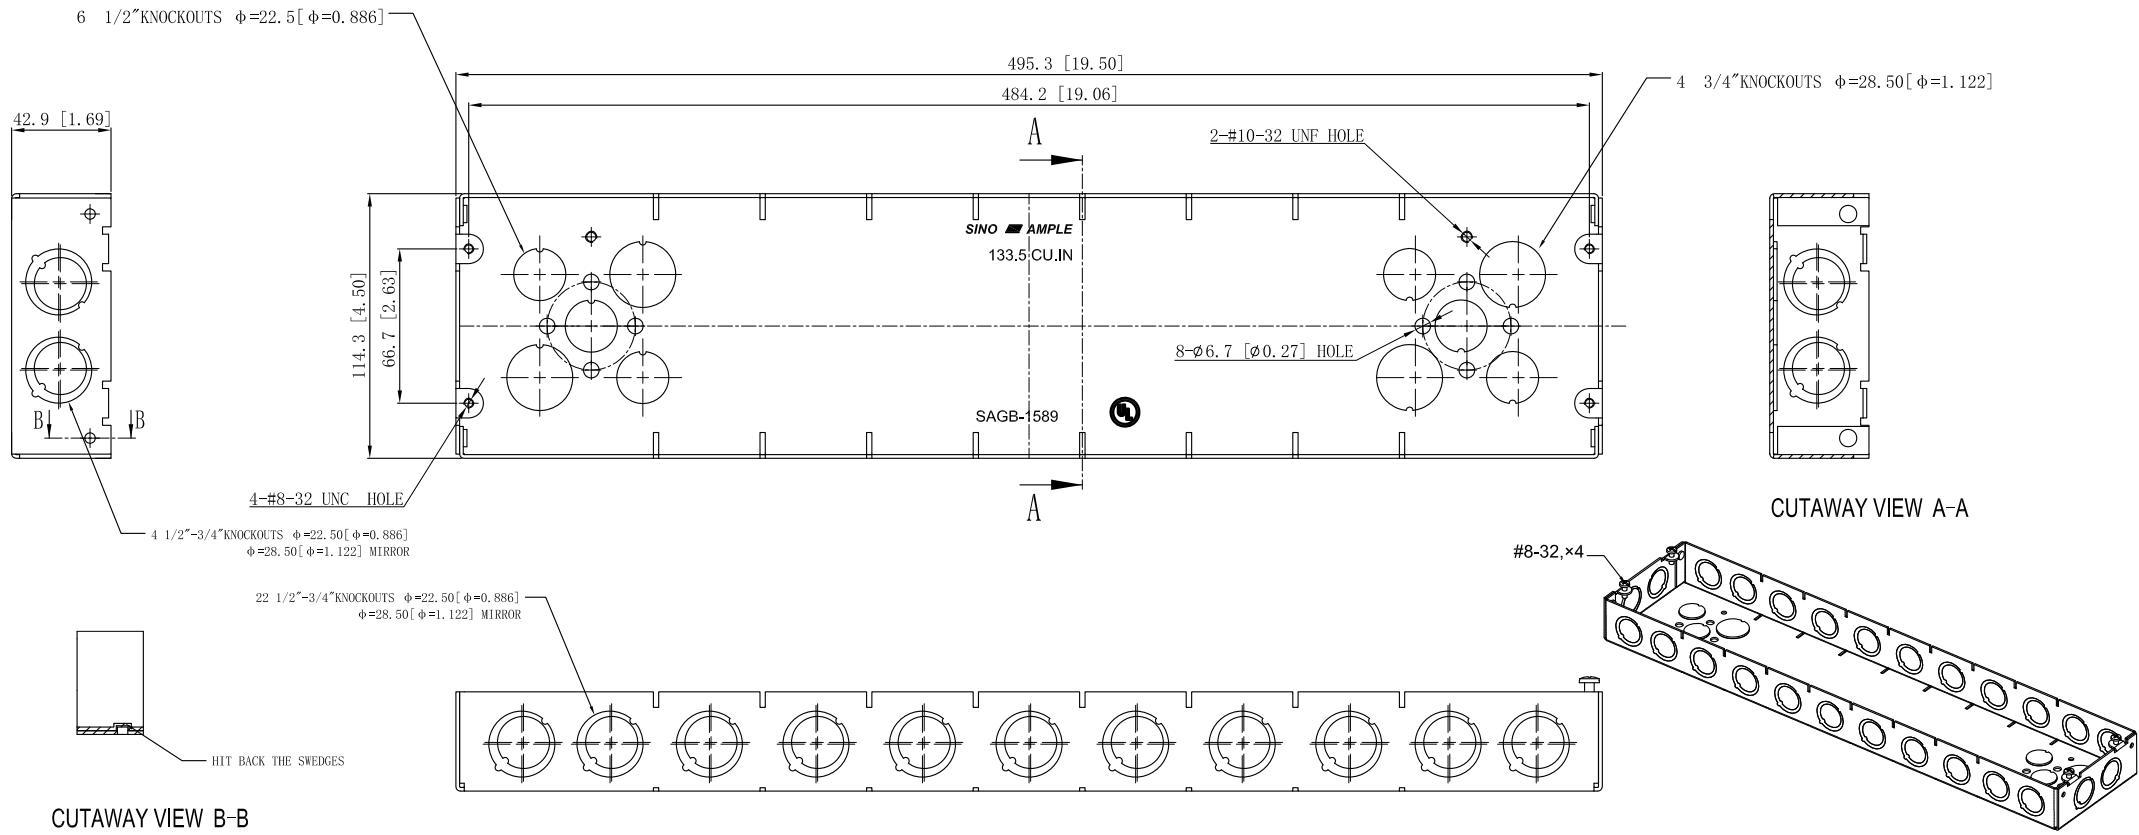

SIDES	BOTTOM
26 1/2"-3/4" KNOCKOUTS	6 1/2" KNOCKOUTS
	4 3/4" KNOCKOUTS
4 PCS 8-32X1/2 Screws Installed	
Material:Steel-0.0625"-G60 Galvanized	

DESCRIPTION
TRADE REFERENCE TERMS

This data sheet is for reference only . SINO AMPLE reserves the right to make changes to the design without prior notice.

STANDARD PACKING	ZHUJI SINO AMPLE METAL PRODUCTS CO., LTD.		
5 PCS	TITLE 1-5/8" DEEP MULTI-GANG BOXES		
	SIZE A4	DWG NO. SAGB-1589	REV A
	DATA SHEET		