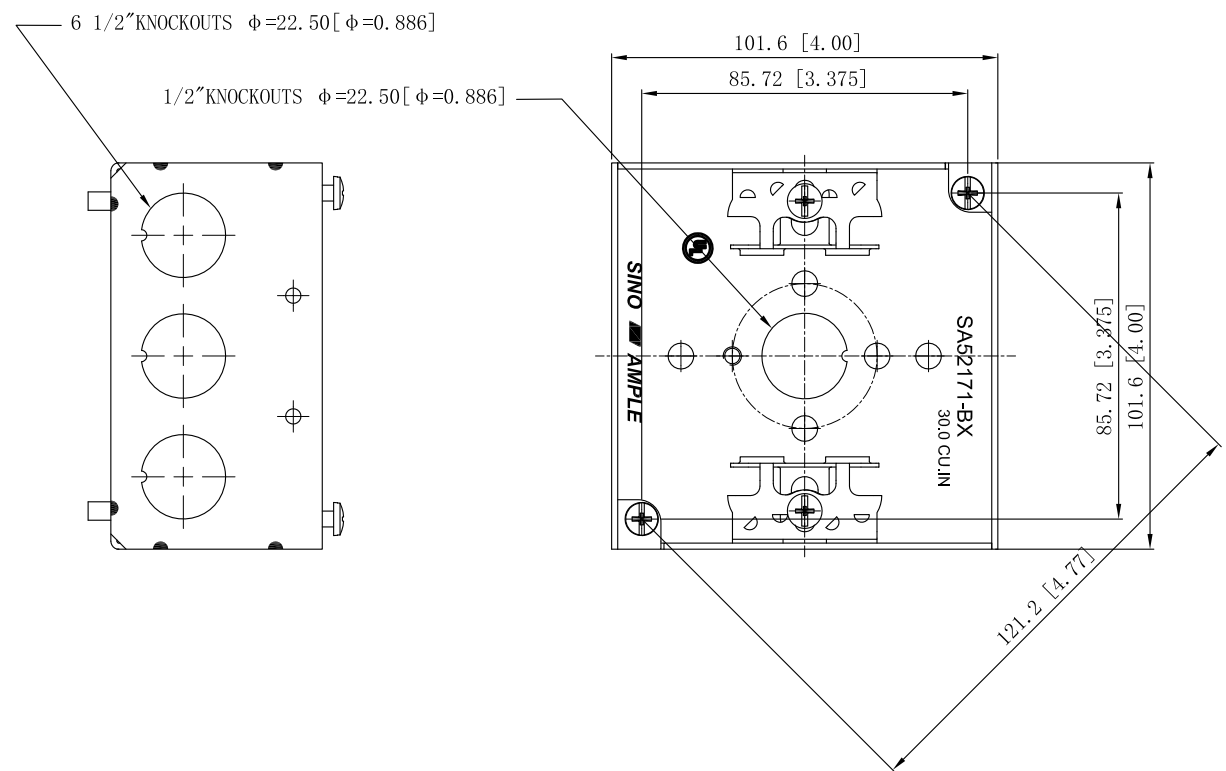

SIDES	BOTTOM
4 KNOCKOUTS	1/2" KNOCKOUTS
6 1/2" KNOCKOUTS	
2 PCS 8-32×1/2 Screws Installed	
2 PCS 10-32×1 Screws Installed	
Material:Steel-0.0625"-G60 Galvanized	

This data sheet is for reference only. SINO AMPLE reserves the right to make changes to the design without prior notice.

DESCRIPTION
TRADE REFERENCE TERMS

STANDARD PACKING	ZHUJI SINO AMPLE METAL PRODUCTS CO., LTD.		
	TITLE 4" SQUARE BOXES 2-1/8" DEEP		
25 PCS	SIZE	DWG NO.	REV
	A4	SA52171-BX	A
DATA SHEET			