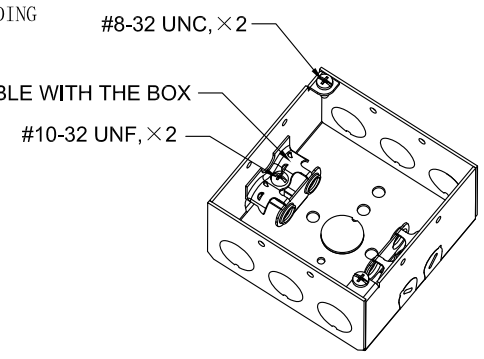

SIDES	BOTTOM
4 KNOCKOUTS	1/2" KNOCKOUTS
6 1/2" KNOCKOUTS	
2 PCS 8-32×1/2 Screws Installed	
2 PCS 10-32×1 Screws Installed	
Material:Steel-0.0625"-G60 Galvanized	

This data sheet is for reference only. SINO AMPLE reserves the right to make changes to the design without prior notice.

DESCRIPTION
TRADE REFERENCE TERMS

STANDARD PACKING	ZHUJI SINO AMPLE METAL PRODUCTS CO., LTD.		
	TITLE 4" SQUARE BOXES 2-1/8" DEEP		
25 PCS	SIZE	DWG NO.	REV
	A4	SA52171-BX	A
DATA SHEET			