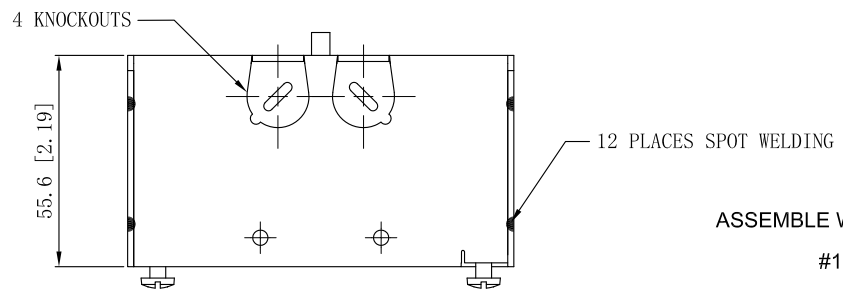

SIDES	BOTTOM
4 KNOCKOUTS	1/2" KNOCKOUTS
6 1/2" KNOCKOUTS	
2 PCS 8-32×1/2 Screws Installed	
2 PCS 10-32×1 Screws Installed	
Material:Steel-0.0625"-G60 Galvanized	

This data sheet is for reference only. SINO AMPLE reserves the right to make changes to the design without prior notice.

DESCRIPTION
TRADE REFERENCE TERMS

STANDARD PACKING	ZHUJI SINO AMPLE METAL PRODUCTS CO., LTD.		
	TITLE 4" SQUARE BOXES 2-1/8" DEEP		
25 PCS	SIZE	DWG NO.	REV
	A4	SA52171-BX	A
DATA SHEET			