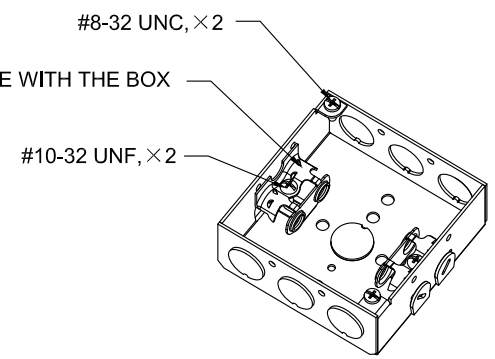

SIDES	BOTTOM
4 KNOCKOUTS	1/2" KNOCKOUTS
6 1/2" KNOCKOUTS	
2 PCS 8-32×1/2 Screws Installed	
2 PCS 10-32×1 Screws Installed	
Material:Steel-0.0625"-G60 Galvanized	

This data sheet is for reference only. SINO AMPLE reserves the right to make changes to the design without prior notice.

DESCRIPTION
TRADE REFERENCE TERMS

STANDARD PACKING	ZHUJI SINO AMPLE METAL PRODUCTS CO., LTD.		
50 PCS	TITLE 4" SQUARE BOXES (1-1/2" DEEP)		
	SIZE A4	DWG NO. SA52151-BX	REV A
	DATA SHEET		