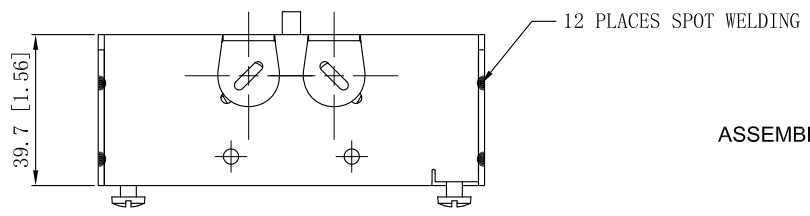

SIDES	BOTTOM
4 KNOCKOUTS	1/2" KNOCKOUTS
6 1/2" KNOCKOUTS	
2 PCS 8-32×1/2 Screws Installed	
2 PCS 10-32×1 Screws Installed	
Material:Steel-0.0625"-G60 Galvanized	

This data sheet is for reference only. SINO AMPLE reserves the right to make changes to the design without prior notice.

DESCRIPTION
TRADE REFERENCE TERMS

STANDARD PACKING	ZHUJI SINO AMPLE METAL PRODUCTS CO., LTD.		
50 PCS	TITLE 4" SQUARE BOXES (1-1/2" DEEP)		
	SIZE A4	DWG NO. SA52151-BX	REV A
	DATA SHEET		