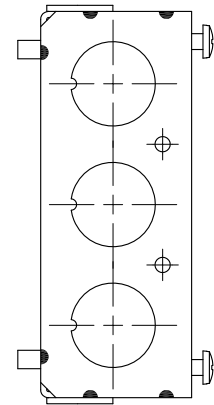

SIDES	BOTTOM
4 KNOCKOUTS	1/2" KNOCKOUTS
6 1/2" KNOCKOUTS	
2 PCS 8-32×1/2 Screws Installed	
2 PCS 10-32×1 Screws Installed	
Material:Steel-0.0625"-G60 Galvanized	

This data sheet is for reference only. SINO AMPLE reserves the right to make changes to the design without prior notice.

DESCRIPTION
TRADE REFERENCE TERMS

STANDARD PACKING	ZHUJI SINO AMPLE METAL PRODUCTS CO., LTD.		
50 PCS	TITLE 4" SQUARE BOXES (1-1/2" DEEP)		
	SIZE A4	DWG NO. SA52151-BX	REV A
	DATA SHEET		