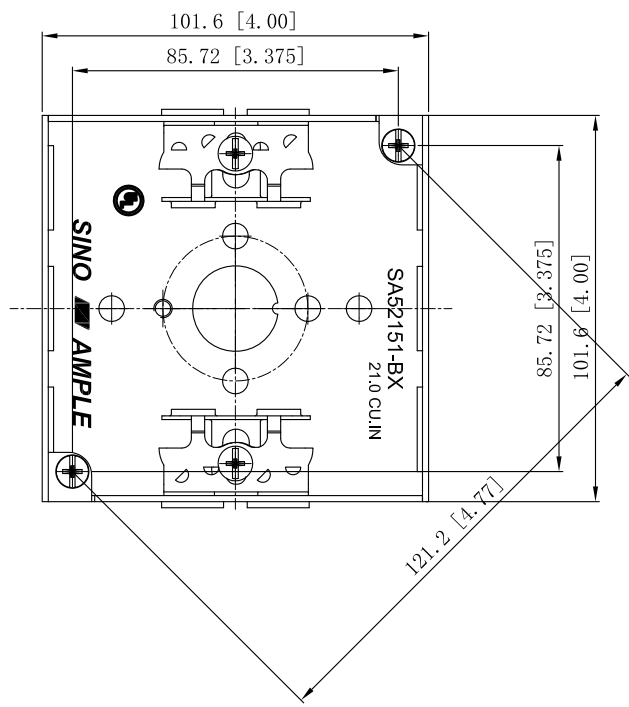

SIDES	BOTTOM
4 KNOCKOUTS	1/2" KNOCKOUTS
6 1/2" KNOCKOUTS	
2 PCS 8-32×1/2 Screws Installed	
2 PCS 10-32×1 Screws Installed	
Material:Steel-0.0625"-G60 Galvanized	

This data sheet is for reference only. SINO AMPLE reserves the right to make changes to the design without prior notice.

DESCRIPTION
TRADE REFERENCE TERMS

STANDARD PACKING	ZHUJI SINO AMPLE METAL PRODUCTS CO., LTD.		
50 PCS	TITLE 4" SQUARE BOXES (1-1/2" DEEP)		
	SIZE A4	DWG NO. SA52151-BX	REV A
	DATA SHEET		