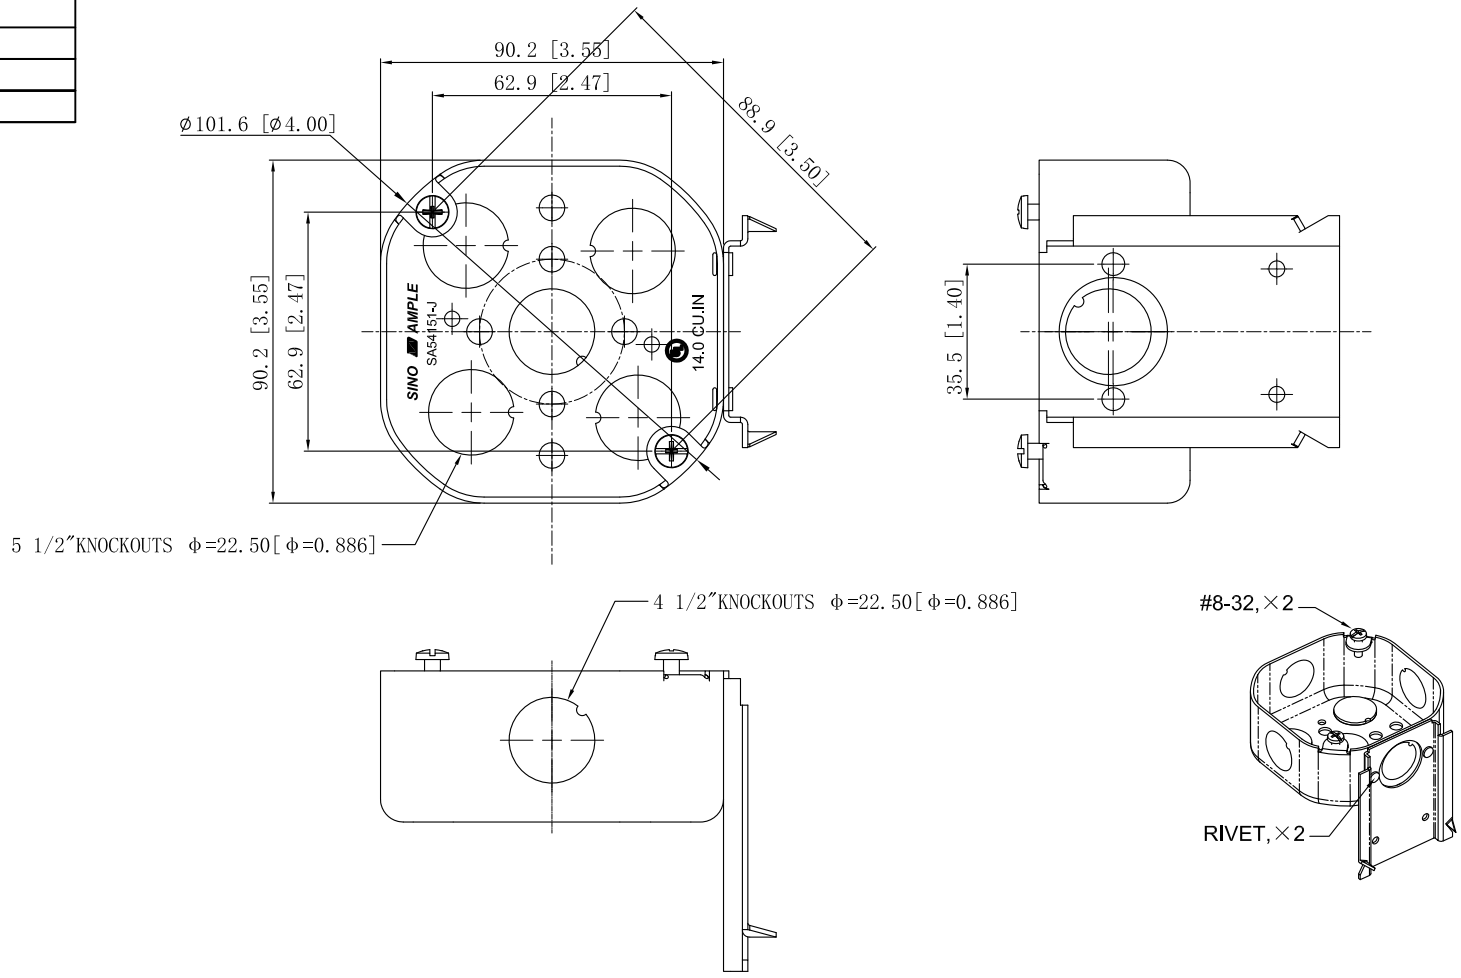

SIDES	BOTTOM
4 1/2" KNOCKOUTS	5 1/2" KNOCKOUTS
2 PCS 8-32X1/2 Screws Installed	
Material:Steel-0.0625"-G60 Galvanized	

This data sheet is for reference only.SINO AMPLE reserves the right to make changes to the design without prior notice.

DESCRIPTION
TRADE REFERENCE TERMS

STANDARD PACKING	ZHUJI SINO AMPLE METAL PRODUCTS CO., LTD.		
	TITLE	4"OCTAGON BOXES 1-1/2"DEEP	
25 PCS	SIZE	DWG NO.	REV
	A4	SA54151-J	A
DATA SHEET			