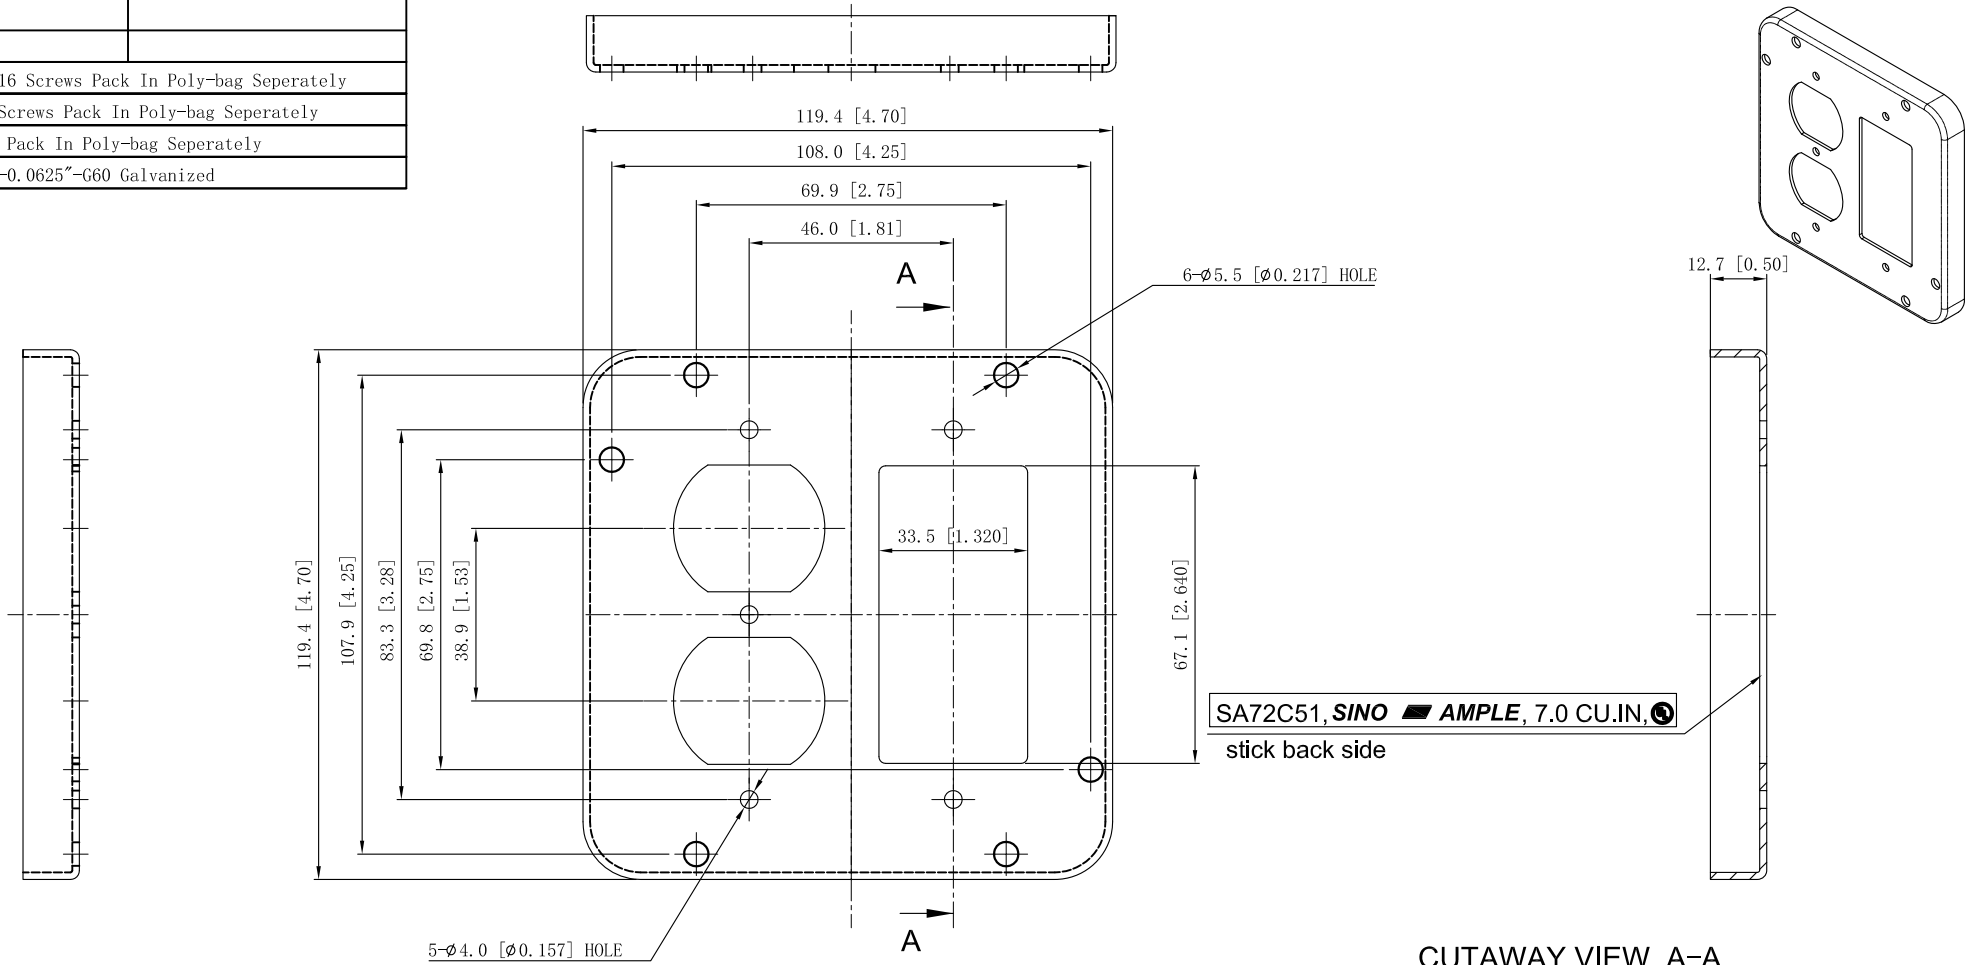

SIDES	BOTTOM
5 PCS 6-32×5/16 Screws Pack In Poly-bag Separately	
4 PCS 8-32×1 Screws Pack In Poly-bag Separately	
4 PCS 6-32 Nut Pack In Poly-bag Separately	
Material:Steel-0.0625"-G60 Galvanized	

CUTAWAY VIEW A-A

This data sheet is for reference only .SINO AMPLE reserves the right to make changes to the design without prior notice.

DESCRIPTION
TRADE REFERENCE TERMS

STANDARD PACKING	ZHUJI SINO AMPLE METAL PRODUCTS CO., LTD.		
	TITLE 4-11/16" INDUSTRIAL "GARVIN" COVERS		
25 PCS	SIZE A4	DWG NO. SA72C51	REV A
	DATA SHEET		