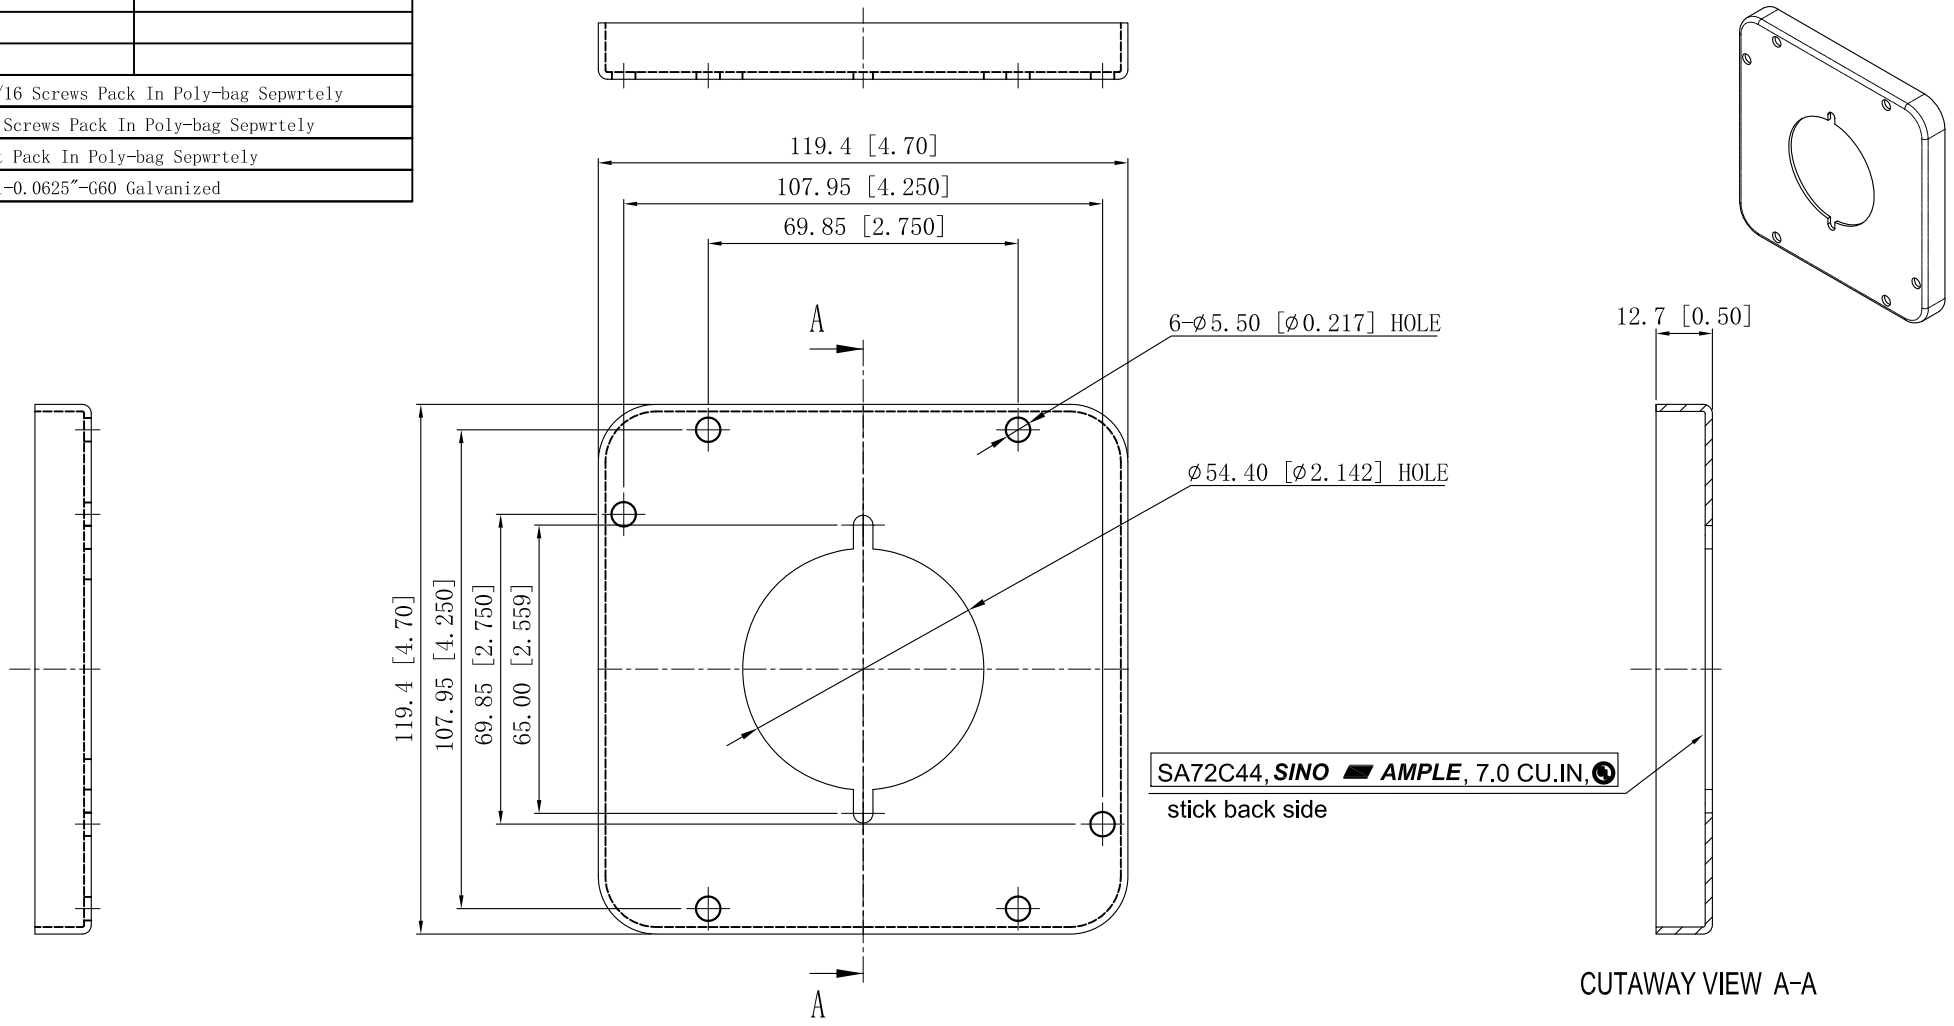

SIDES	BOTTOM
2 PCS 6-32×5/16 Screws Pack In Poly-bag Sepwrtely	
4 PCS 8-32×1 Screws Pack In Poly-bag Sepwrtely	
2 PCS 6-32 Nut Pack In Poly-bag Sepwrtely	
Material:Steel-0.0625"-G60 Galvanized	

DESCRIPTION
TRADE REFERENCE TERMS

This data sheet is for reference only .SINO AMPLE reserves the right to make changes to the design without prior notice.

STANDARD PACKING	ZHUJI SINO AMPLE METAL PRODUCTS CO., LTD.		
25 PCS	TITLE 4-11/16" INDUSTRIAL "GARVIN" COVERS		
	SIZE A4	DWG NO. SA72C44	REV A
DATA SHEET			