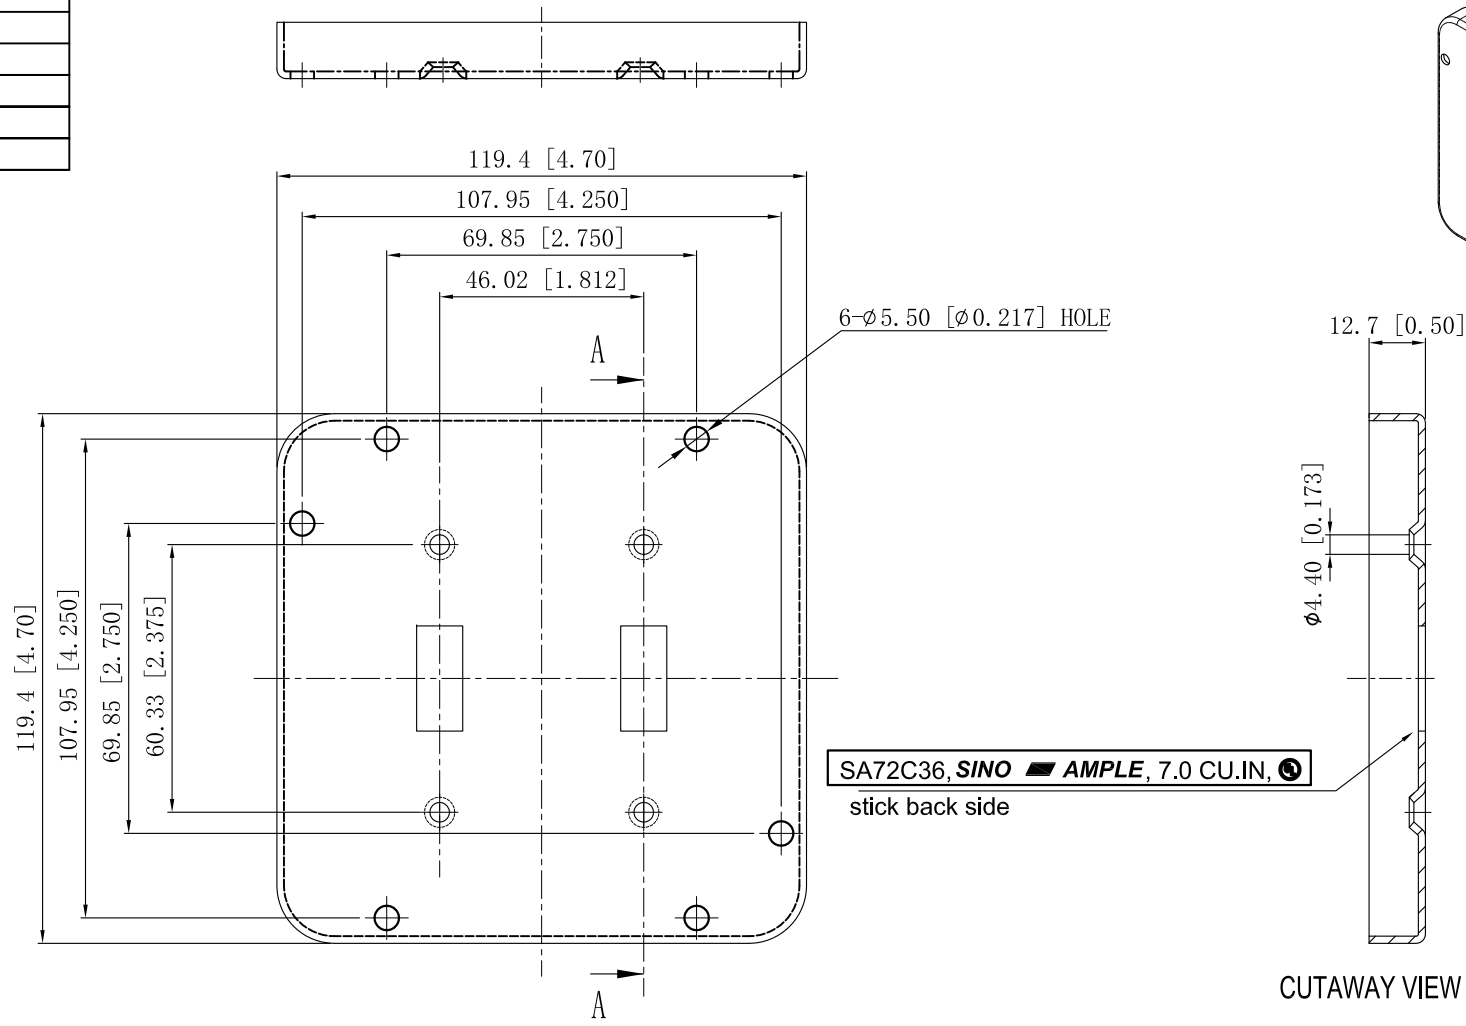

SIDES	BOTTOM
4 PCS 6-32X5/16 Screws Pack In Poly-bag Sepwrtely	
4 PCS 8-32X1 Screws Pack In Poly-bag Sepwrtely	
Material:Steel-0.0625"-G60 Galvanized	

SA72C36, SINO AMPLE, 7.0 CU.IN.
stick back side

CUTAWAY VIEW A-A

This data sheet is for reference only . SINO AMPLE reserves the right to make changes to the design without prior notice.

DESCRIPTION
TRADE REFERENCE TERMS

STANDARD PACKING	ZHUJI SINO AMPLE METAL PRODUCTS CO., LTD.		
25 PCS	TITLE 4-11/16" INDUSTRIAL "GARVIN" COVERS		
	SIZE A4	DWG NO. SA72C36	REV A
	DATA SHEET		