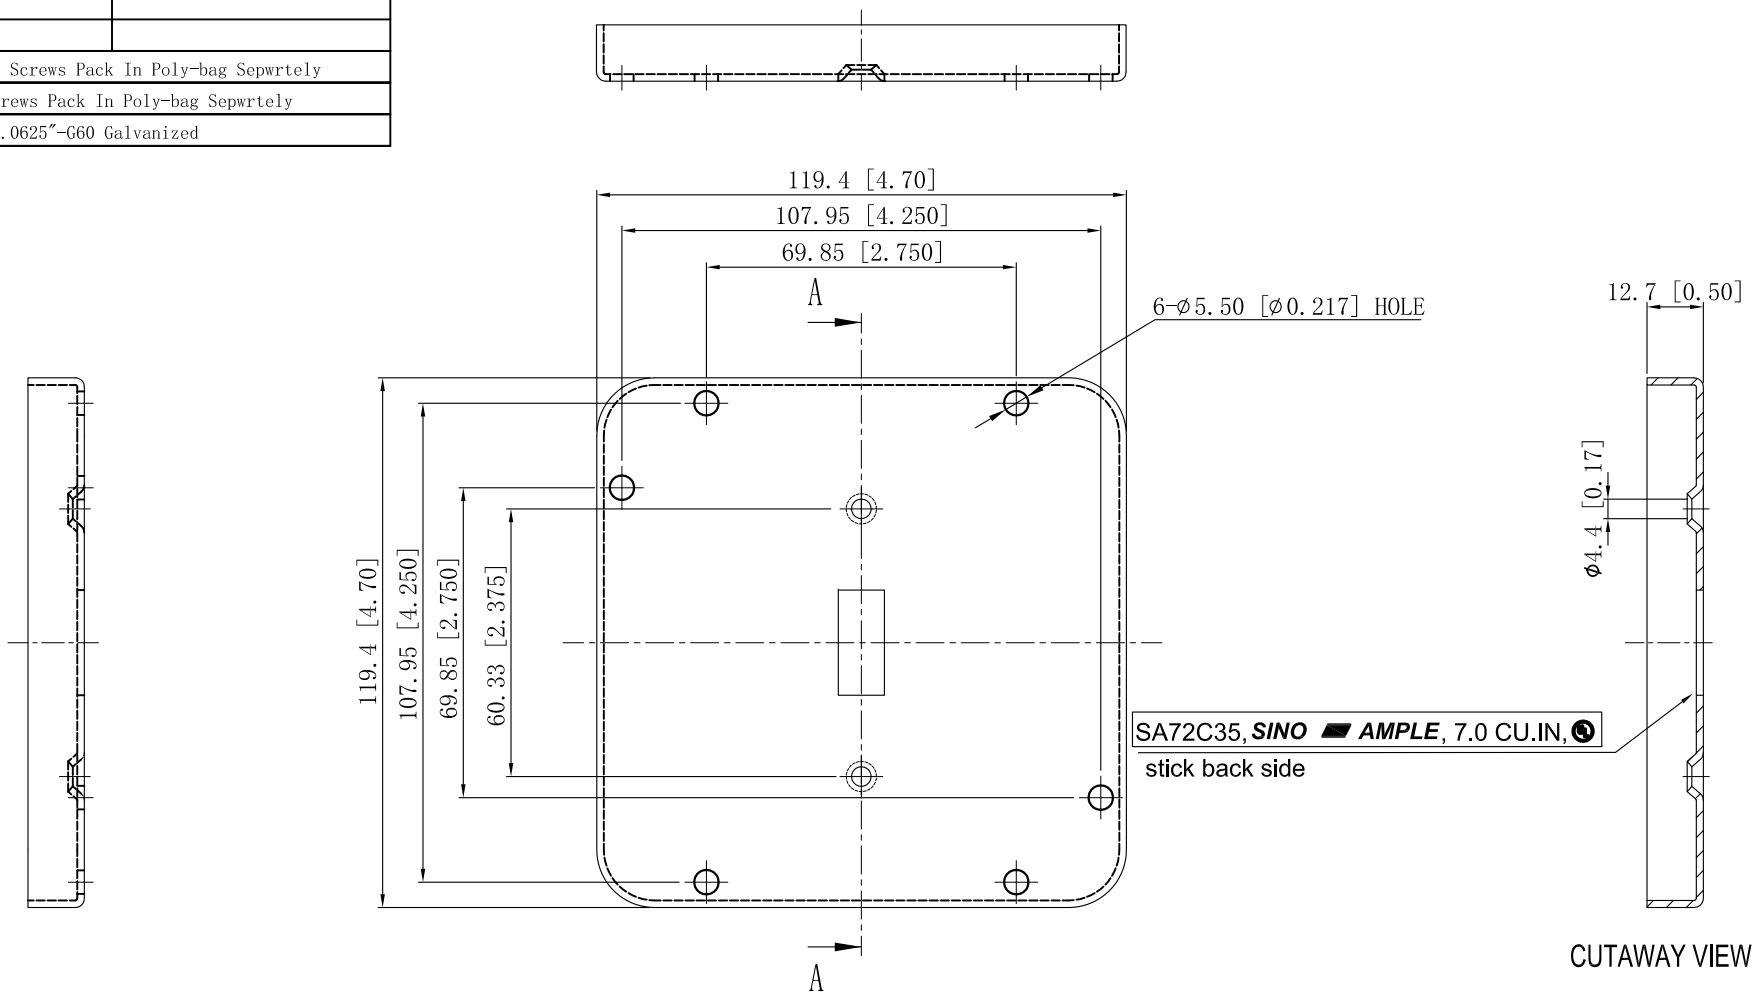

SIDES	BOTTOM
2 PCS 6-32×5/16 Screws Pack In Poly-bag Sepwrtely	
4 PCS 8-32×1 Screws Pack In Poly-bag Sepwrtely	
Material:Steel-0.0625"-G60 Galvanized	

This data sheet is for reference only .SINO AMPLE reserves the right to make changes to the design without prior notice.

DESCRIPTION
TRADE REFERENCE TERMS

STANDARD PACKING	ZHUJI SINO AMPLE METAL PRODUCTS CO., LTD.		
	TITLE 4-11/16" INDUSTRIAL "GARVIN" COVERS		
25 PCS	SIZE A4	DWG NO. SA72C35	REV A
	DATA SHEET		