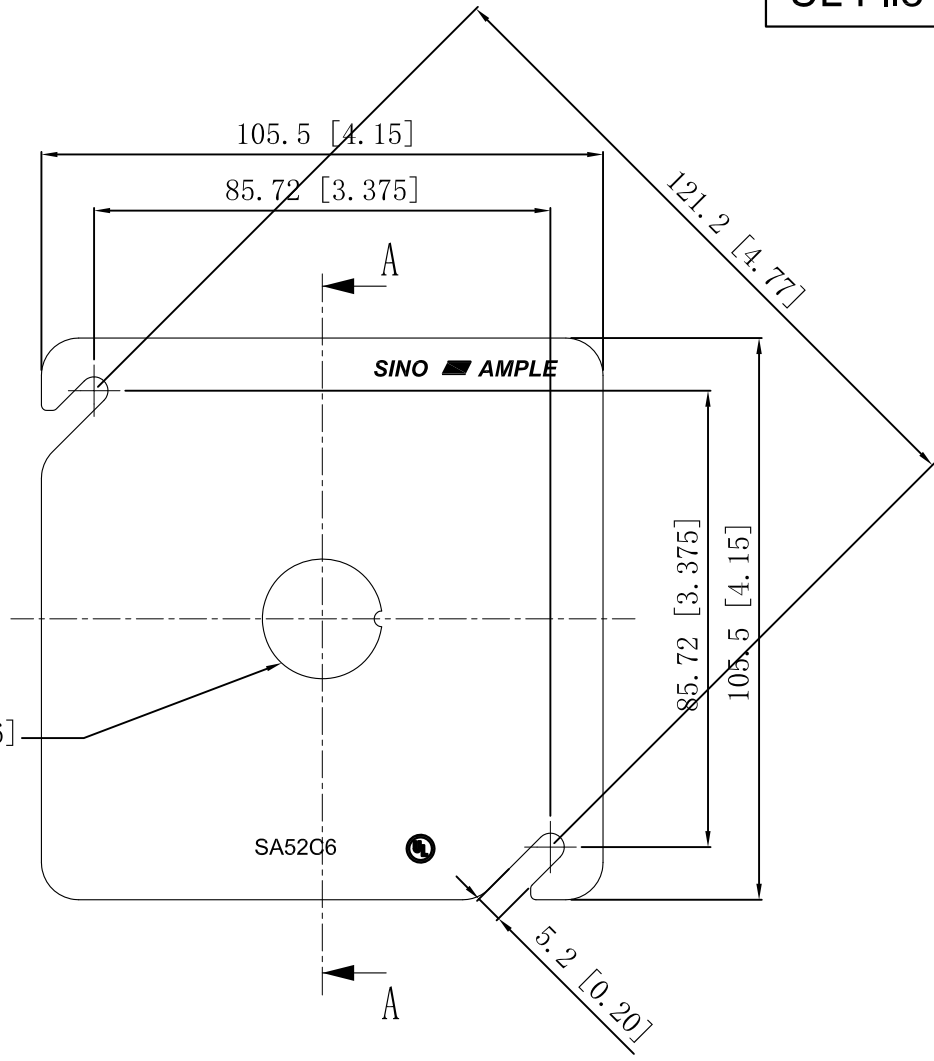

SIDES	BOTTOM
	1/2" KNOCKOUT
Material: Steel-0.0625"-G60 Galvanized	

1/2" KNOCKOUT ϕ 22.50 [ϕ 0.886]

CUTAWAY VIEW A-A

This data sheet is for reference only .SINO AMPLE reserves the right to make changes to the design without prior notice.

DESCRIPTION
TRADE REFERENCE TERMS

STANDARD PACKING	ZHUJI SINO AMPLE METAL PRODUCTS CO. , LTD.		
50 PCS	TITLE 4" SQUQRE FLAT BOX COVERS		
	SIZE A4	DWG NO. SA52C6	REV A
	DATA SHEET		