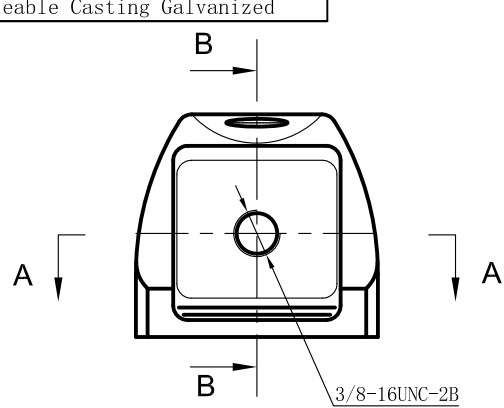

SIDES	BOTTOM
1 PCS 3/8-16×1 1/2 Screws Installed	
Material:Steel-Malleable Casting Galvanized	

VIEW B-B

VIEW A-A

This data sheet is for reference only .SINO AMPLE reserves the right to make changes to the design without prior notice.

DESCRIPTION
TRADE REFERENCE TERMS

STANDARD PACKING	ZHUJI SINO AMPLE METAL PRODUCTS CO., LTD.		
25 PCS	TITLE MALLEABLE IRON BEAM CLAMPS		
	SIZE A4	DWG NO. SAMBC-3816	REV A
	DATA SHEET		