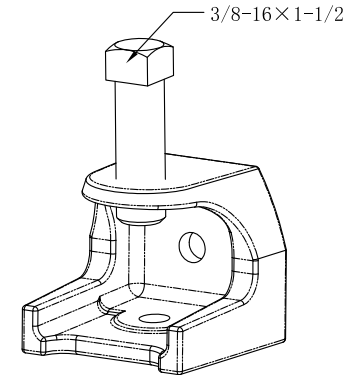

SIDES	BOTTOM
1 PCS 3/8-16×1 1/2 Screws Installed	
Material:Steel-Malleable Casting Galvanized	

VIEW B-B

VIEW A-A

This data sheet is for reference only .SINO AMPLE reserves the right to make changes to the design without prior notice.

DESCRIPTION
TRADE REFERENCE TERMS

STANDARD PACKING	ZHUJI SINO AMPLE METAL PRODUCTS CO., LTD.		
25 PCS	TITLE MALLEABLE IRON BEAM CLAMPS		
	SIZE A4	DWG NO. SAMBC-3816	REV A
	DATA SHEET		