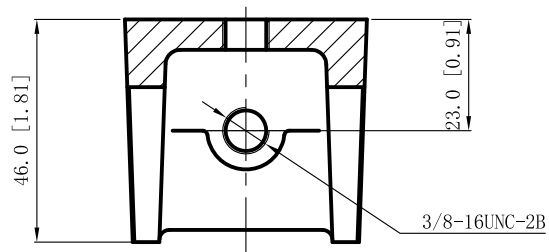

SIDES	BOTTOM
1 PCS 3/8-16×1 1/2 Screws Installed	
Material:Steel-Malleable Casting Galvanized	

VIEW B-B

VIEW A-A

This data sheet is for reference only .SINO AMPLE reserves the right to make changes to the design without prior notice.

DESCRIPTION
TRADE REFERENCE TERMS

STANDARD PACKING	ZHUJI SINO AMPLE METAL PRODUCTS CO., LTD.		
25 PCS	TITLE MALLEABLE IRON BEAM CLAMPS		
	SIZE A4	DWG NO. SAMBC-3816	REV A
	DATA SHEET		