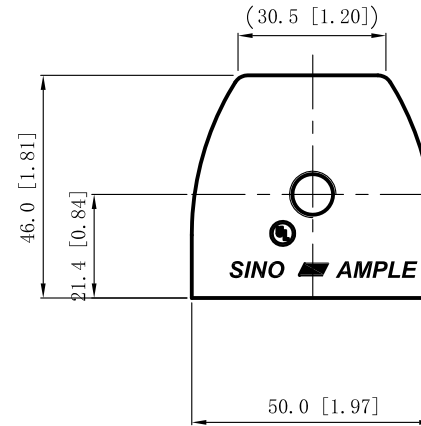

SIDES	BOTTOM
1 PCS 3/8-16×1 1/2 Screws Installed	
Material:Steel-Malleable Casting Galvanized	

VIEW B-B

VIEW A-A

This data sheet is for reference only .SINO AMPLE reserves the right to make changes to the design without prior notice.

DESCRIPTION
TRADE REFERENCE TERMS

STANDARD PACKING	ZHUJI SINO AMPLE METAL PRODUCTS CO., LTD.		
25 PCS	TITLE MALLEABLE IRON BEAM CLAMPS		
	SIZE A4	DWG NO. SAMBC-3816	REV A
	DATA SHEET		