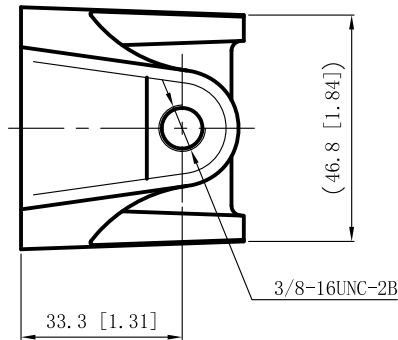

SIDES	BOTTOM
1 PCS 3/8-16×1 1/2 Screws Installed	
Material:Steel-Malleable Casting Galvanized	

VIEW B-B

VIEW A-A

This data sheet is for reference only .SINO AMPLE reserves the right to make changes to the design without prior notice.

DESCRIPTION
TRADE REFERENCE TERMS

STANDARD PACKING	ZHUJI SINO AMPLE METAL PRODUCTS CO., LTD.		
25 PCS	TITLE MALLEABLE IRON BEAM CLAMPS		
	SIZE A4	DWG NO. SAMBC-3816	REV A
	DATA SHEET		