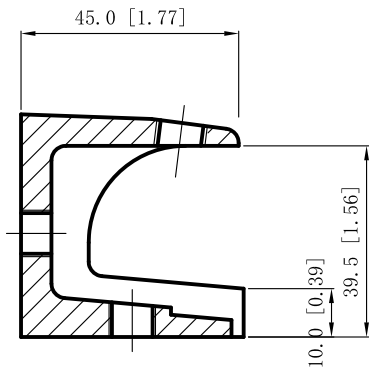

SIDES	BOTTOM
1 PCS 3/8-16×1 1/2 Screws Installed	
Material:Steel-Malleable Casting Galvanized	

VIEW B-B

VIEW A-A

This data sheet is for reference only .SINO AMPLE reserves the right to make changes to the design without prior notice.

DESCRIPTION
TRADE REFERENCE TERMS

STANDARD PACKING	ZHUJI SINO AMPLE METAL PRODUCTS CO., LTD.		
25 PCS	TITLE MALLEABLE IRON BEAM CLAMPS		
	SIZE A4	DWG NO. SAMBC-3816	REV A
	DATA SHEET		