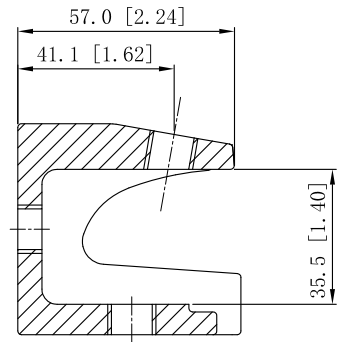

SIDES	BOTTOM
1 PCS 1/2-13×1 1/2 Screws Installed	
Material:Steel-Malleable Casting Galvanized	

VIEW C

VIEW B-B

VIEW A-A

This data sheet is for reference only .SINO AMPLE reserves the right to make changes to the design without prior notice.

DESCRIPTION
TRADE REFERENCE TERMS

STANDARD PACKING	ZHUJI SINO AMPLE METAL PRODUCTS CO., LTD.		
10 PCS	TITLE MALLEABLE IRON BEAM CLAMPS		
	SIZE A4	DWG NO. SAMBC-1213	REV A
	DATA SHEET		