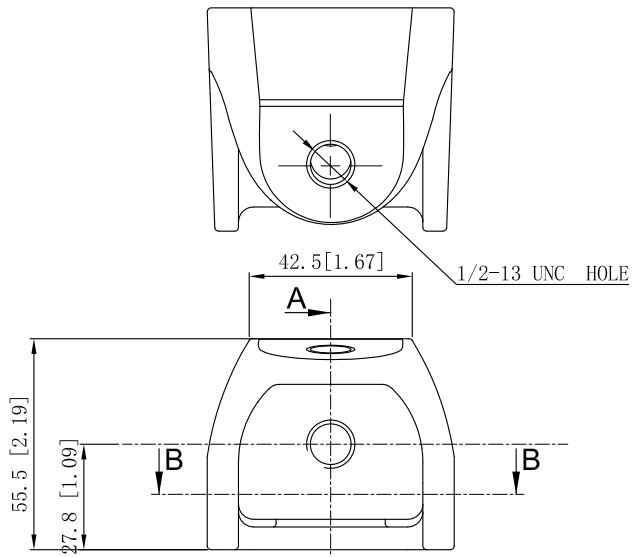

SIDES	BOTTOM
1 PCS 1/2-13×1 1/2 Screws Installed	
Material:Steel-Malleable Casting Galvanized	

VIEW C

VIEW B-B

VIEW A-A

This data sheet is for reference only .SINO AMPLE reserves the right to make changes to the design without prior notice.

DESCRIPTION
TRADE REFERENCE TERMS

STANDARD PACKING	ZHUJI SINO AMPLE METAL PRODUCTS CO., LTD.		
10 PCS	TITLE MALLEABLE IRON BEAM CLAMPS		
	SIZE A4	DWG NO. SAMBC-1213	REV A
	DATA SHEET		