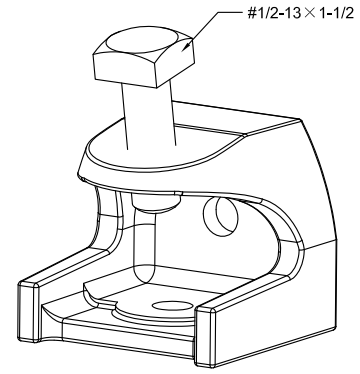

SIDES	BOTTOM
1 PCS 1/2-13×1 1/2 Screws Installed	
Material:Steel-Malleable Casting Galvanized	

VIEW C

VIEW B-B

VIEW A-A

This data sheet is for reference only .SINO AMPLE reserves the right to make changes to the design without prior notice.

DESCRIPTION
TRADE REFERENCE TERMS

STANDARD PACKING	ZHUJI SINO AMPLE METAL PRODUCTS CO., LTD.		
10 PCS	TITLE MALLEABLE IRON BEAM CLAMPS		
	SIZE A4	DWG NO. SAMBC-1213	REV A
	DATA SHEET		