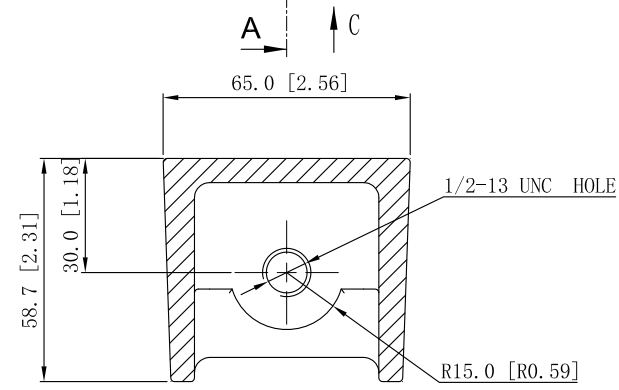

SIDES	BOTTOM
1 PCS 1/2-13×1 1/2 Screws Installed	
Material:Steel-Malleable Casting Galvanized	

VIEW C

VIEW B-B

VIEW A-A

This data sheet is for reference only .SINO AMPLE reserves the right to make changes to the design without prior notice.

DESCRIPTION
TRADE REFERENCE TERMS

STANDARD PACKING	ZHUJI SINO AMPLE METAL PRODUCTS CO., LTD.		
10 PCS	TITLE MALLEABLE IRON BEAM CLAMPS		
	SIZE A4	DWG NO. SAMBC-1213	REV A
	DATA SHEET		