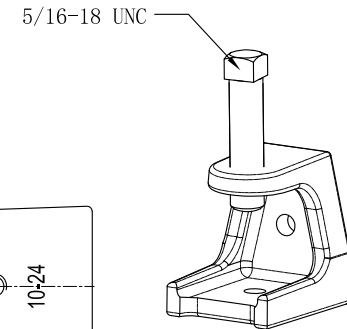

SIDES	BOTTOM
1 PCS 5/16-18×1 1/4 Screws Installed	
Material:Steel-Malleable Casting Galvanized	

VIEW B-B

VIEW A-A

This data sheet is for reference only .SINO AMPLE reserves the right to make changes to the design without prior notice.

DESCRIPTION
TRADE REFERENCE TERMS

STANDARD PACKING
100 PCS

ZHUJI SINO AMPLE METAL PRODUCTS CO., LTD.		
TITLE MALLEABLE IRON BEAM CLAMPS		
SIZE A4	DWG NO. SAMBC-1024	REV A
DATA SHEET		