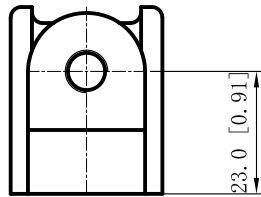

SIDES	BOTTOM
1 PCS 5/16-18×1 1/4 Screws Installed	
Material:Steel-Malleable Casting Galvanized	

VIEW B-B

VIEW A-A

This data sheet is for reference only .SINO AMPLE reserves the right to make changes to the design without prior notice.

DESCRIPTION
TRADE REFERENCE TERMS

STANDARD PACKING
100 PCS

ZHUJI SINO AMPLE METAL PRODUCTS CO., LTD.		
TITLE MALLEABLE IRON BEAM CLAMPS		
SIZE A4	DWG NO. SAMBC-1024	REV A
DATA SHEET		