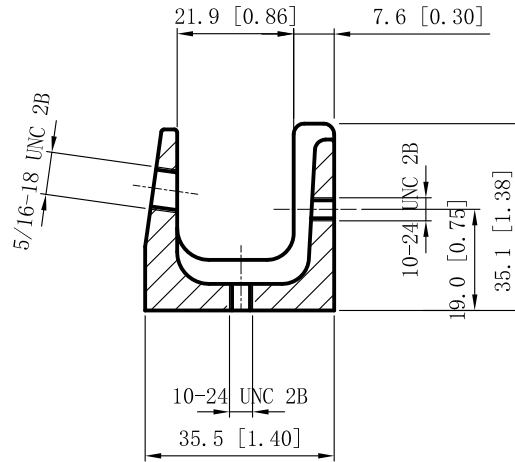

SIDES	BOTTOM
1 PCS 5/16-18×1 1/4 Screws Installed	
Material:Steel-Malleable Casting Galvanized	

VIEW B-B

VIEW A-A

This data sheet is for reference only .SINO AMPLE reserves the right to make changes to the design without prior notice.

DESCRIPTION
TRADE REFERENCE TERMS

STANDARD PACKING
100 PCS

ZHUJI SINO AMPLE METAL PRODUCTS CO., LTD.		
TITLE MALLEABLE IRON BEAM CLAMPS		
SIZE A4	DWG NO. SAMBC-1024	REV A
DATA SHEET		