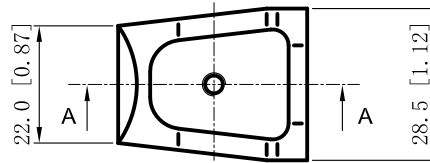

SIDES	BOTTOM
1 PCS 5/16-18×1 1/4 Screws Installed	
Material:Steel-Malleable Casting Galvanized	

VIEW B-B

VIEW A-A

This data sheet is for reference only .SINO AMPLE reserves the right to make changes to the design without prior notice.

DESCRIPTION
TRADE REFERENCE TERMS

STANDARD PACKING
100 PCS

ZHUJI SINO AMPLE METAL PRODUCTS CO., LTD.		
TITLE MALLEABLE IRON BEAM CLAMPS		
SIZE A4	DWG NO. SAMBC-1024	REV A
DATA SHEET		