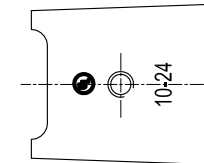

SIDES	BOTTOM
1 PCS 5/16-18×1 1/4 Screws Installed	
Material:Steel-Malleable Casting Galvanized	

VIEW B-B

VIEW A-A

This data sheet is for reference only .SINO AMPLE reserves the right to make changes to the design without prior notice.

DESCRIPTION
TRADE REFERENCE TERMS

STANDARD PACKING
100 PCS

ZHUJI SINO AMPLE METAL PRODUCTS CO., LTD.		
TITLE MALLEABLE IRON BEAM CLAMPS		
SIZE A4	DWG NO. SAMBC-1024	REV A
DATA SHEET		