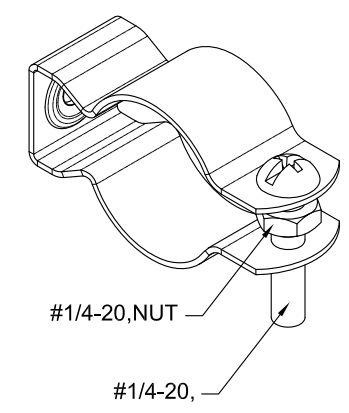

SIDES	BOTTOM
1 PCS #1/4-20×1 1/4 Screws Installed	
1 PCS #1/4-20 Hex Nut Installed	
Material:Steel-0.047"-C.R.S Zinc Plated	

This data sheet is for reference only .SINO AMPLE reserves the right to make changes to the design without prior notice.

DESCRIPTION
TRADE REFERENCE TERMS

STANDARD PACKING	ZHUJI SINO AMPLE METAL PRODUCTS CO. , LTD.		
25 PCS	TITLE CONDUIT HANGERS		
	SIZE A4	DWG NO. SACH-100	REV A
	DATA SHEET		