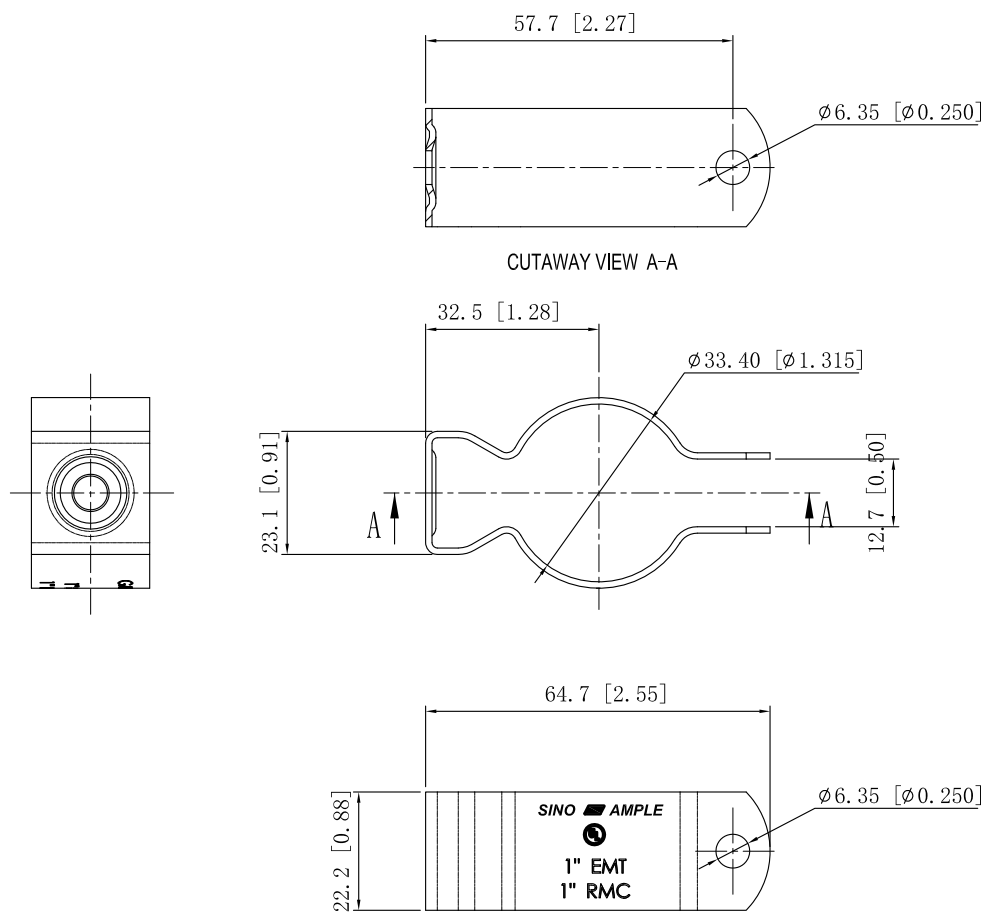

SIDES	BOTTOM
1 PCS #1/4-20×1 1/4 Screws Installed	
1 PCS #1/4-20 Hex Nut Installed	
Material:Steel-0.047"-C.R.S Zinc Plated	

This data sheet is for reference only .SINO AMPLE reserves the right to make changes to the design without prior notice.

DESCRIPTION
TRADE REFERENCE TERMS

STANDARD PACKING	ZHUJI SINO AMPLE METAL PRODUCTS CO. , LTD.		
25 PCS	TITLE CONDUIT HANGERS		
	SIZE A4	DWG NO. SACH-100	REV A
	DATA SHEET		