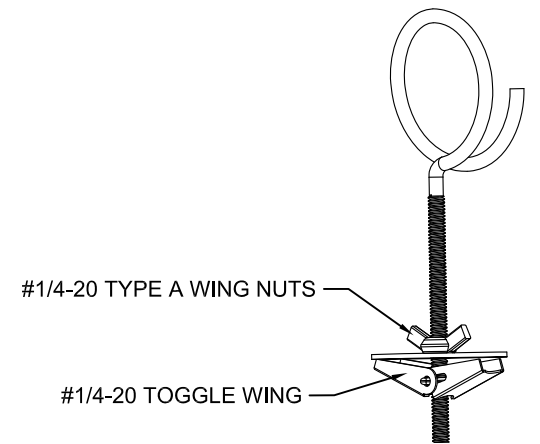

SIDES	BOTTOM
1 PCS #1/4-20 Type A Wing Nuts Installed	
1 PCS #1/4-20 Toggle Wing Installed	
Material: Steel-0.213"-(C1008-C1018) Zinc Plated	

This data sheet is for reference only .SINO AMPLE reserves the right to make changes to the design without prior notice.

DESCRIPTION
TRADE REFERENCE TERMS

STANDARD PACKING	ZHUJI SINO AMPLE METAL PRODUCTS CO., LTD.		
50 PCS	TITLE TOGGLE RINGS WITH 4" THREADED LEG		
	SIZE A4	DWG NO. SABR-200-TW	REV A
	DATA SHEET		