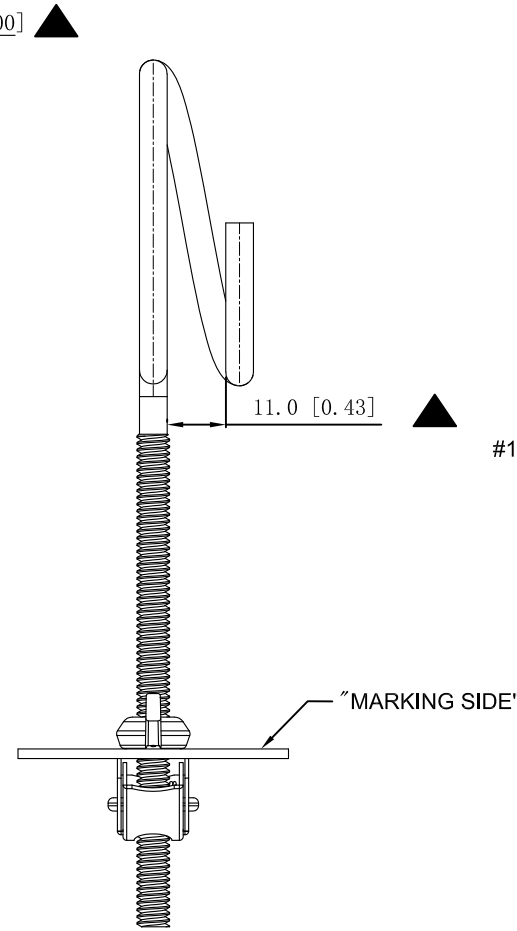

SIDES	BOTTOM
1 PCS #1/4-20 Type A Wing Nuts Installed	
1 PCS #1/4-20 Toggle Wing Installed	
Material: Steel-0.213"-(C1008-C1018) Zinc Plated	

This data sheet is for reference only .SINO AMPLE reserves the right to make changes to the design without prior notice.

DESCRIPTION
TRADE REFERENCE TERMS

STANDARD PACKING	ZHUJI SINO AMPLE METAL PRODUCTS CO., LTD.		
50 PCS	TITLE TOGGLE RINGS WITH 4" THREADED LEG		
	SIZE A4	DWG NO. SABR-200-TW	REV A
	DATA SHEET		