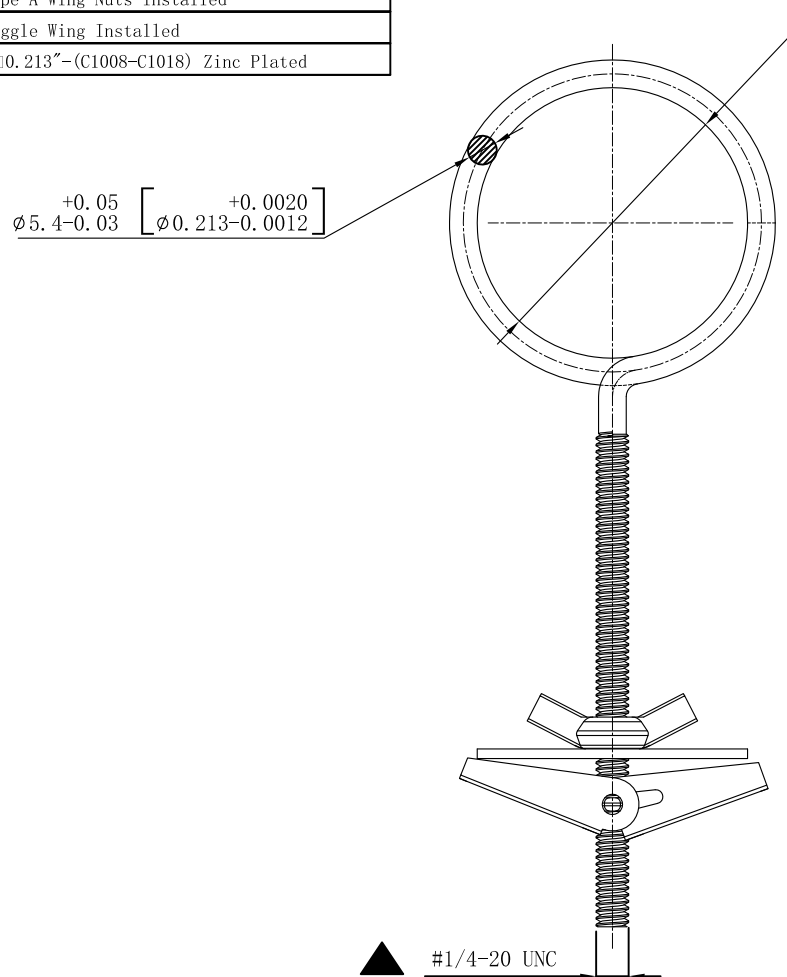

SIDES	BOTTOM
1 PCS #1/4-20 Type A Wing Nuts Installed	
1 PCS #1/4-20 Toggle Wing Installed	
Material: Steel-0.213"-(C1008-C1018) Zinc Plated	

This data sheet is for reference only .SINO AMPLE reserves the right to make changes to the design without prior notice.

DESCRIPTION
TRADE REFERENCE TERMS

STANDARD PACKING	ZHUJI SINO AMPLE METAL PRODUCTS CO., LTD.		
50 PCS	TITLE TOGGLE RINGS WITH 4" THREADED LEG		
	SIZE A4	DWG NO. SABR-200-TW	REV A
	DATA SHEET		