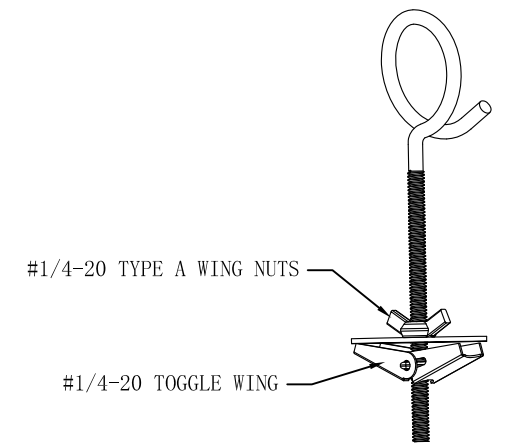

SIDES	BOTTOM

1 PCS #1/4-20 Type A Wing Nuts Installed
 1 PCS #1/4-20 Toggle Wing Installed
 Material: Steel - 0.213" C1008-C1018 Zinc Plated

This data sheet is for reference only .SINO AMPLE reserves the right to make changes to the design without prior notice.

DESCRIPTION
TRADE REFERENCE TERMS

STANDARD PACKING	ZHUJI SINO AMPLE METAL PRODUCTS CO., LTD.		
50 PCS	TITLE TOGGLE RINGS WITH 4" THREADED LEG		
	SIZE A4	DWG NO. SABR-150-TWXL	REV A
DATA SHEET			