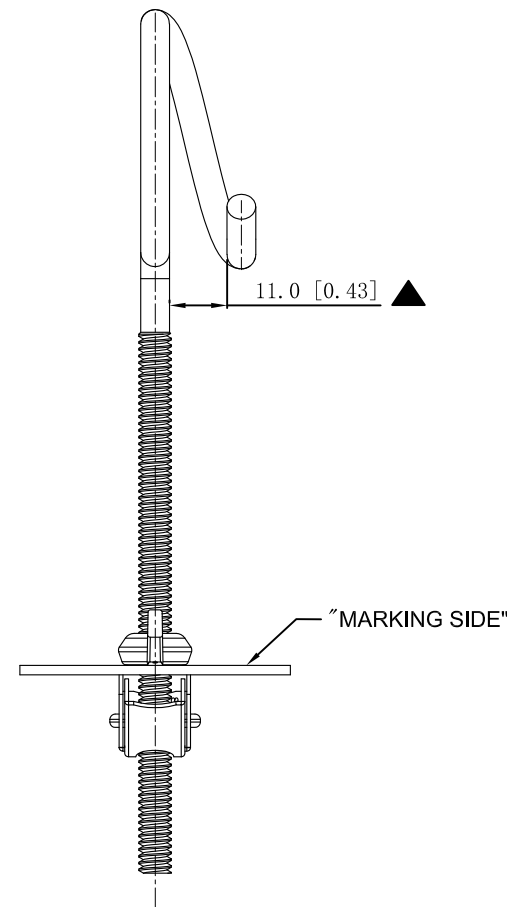

SIDES	BOTTOM

1 PCS #1/4-20 Type A Wing Nuts Installed
 1 PCS #1/4-20 Toggle Wing Installed
 Material: Steel - 0.213" C1008-C1018 Zinc Plated

This data sheet is for reference only .SINO AMPLE reserves the right to make changes to the design without prior notice.

DESCRIPTION
TRADE REFERENCE TERMS

STANDARD PACKING	ZHUJI SINO AMPLE METAL PRODUCTS CO., LTD.		
50 PCS	TITLE TOGGLE RINGS WITH 4" THREADED LEG		
	SIZE A4	DWG NO. SABR-150-TWXL	REV A
DATA SHEET			