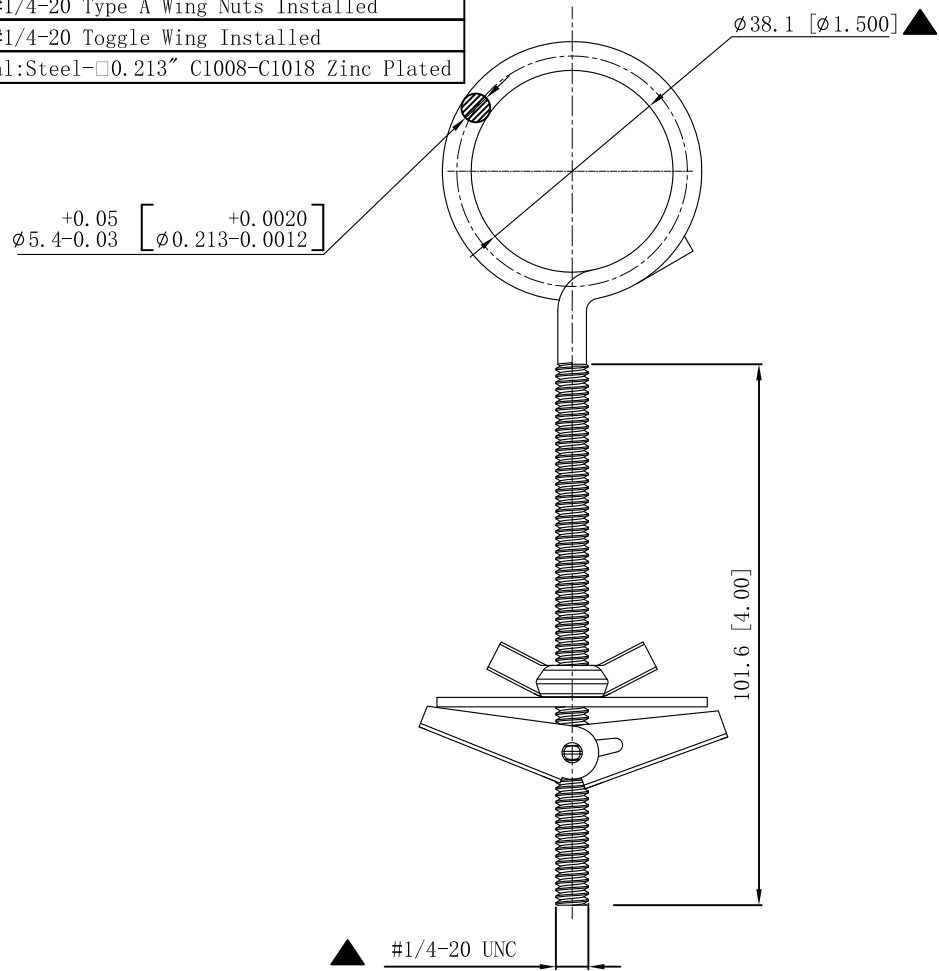

SIDES	BOTTOM

1 PCS #1/4-20 Type A Wing Nuts Installed
 1 PCS #1/4-20 Toggle Wing Installed
 Material: Steel - 0.213" C1008-C1018 Zinc Plated

This data sheet is for reference only .SINO AMPLE reserves the right to make changes to the design without prior notice.

DESCRIPTION
TRADE REFERENCE TERMS

STANDARD PACKING	ZHUJI SINO AMPLE METAL PRODUCTS CO., LTD.		
50 PCS	TITLE TOGGLE RINGS WITH 4" THREADED LEG		
	SIZE A4	DWG NO. SABR-150-TWXL	REV A
DATA SHEET			