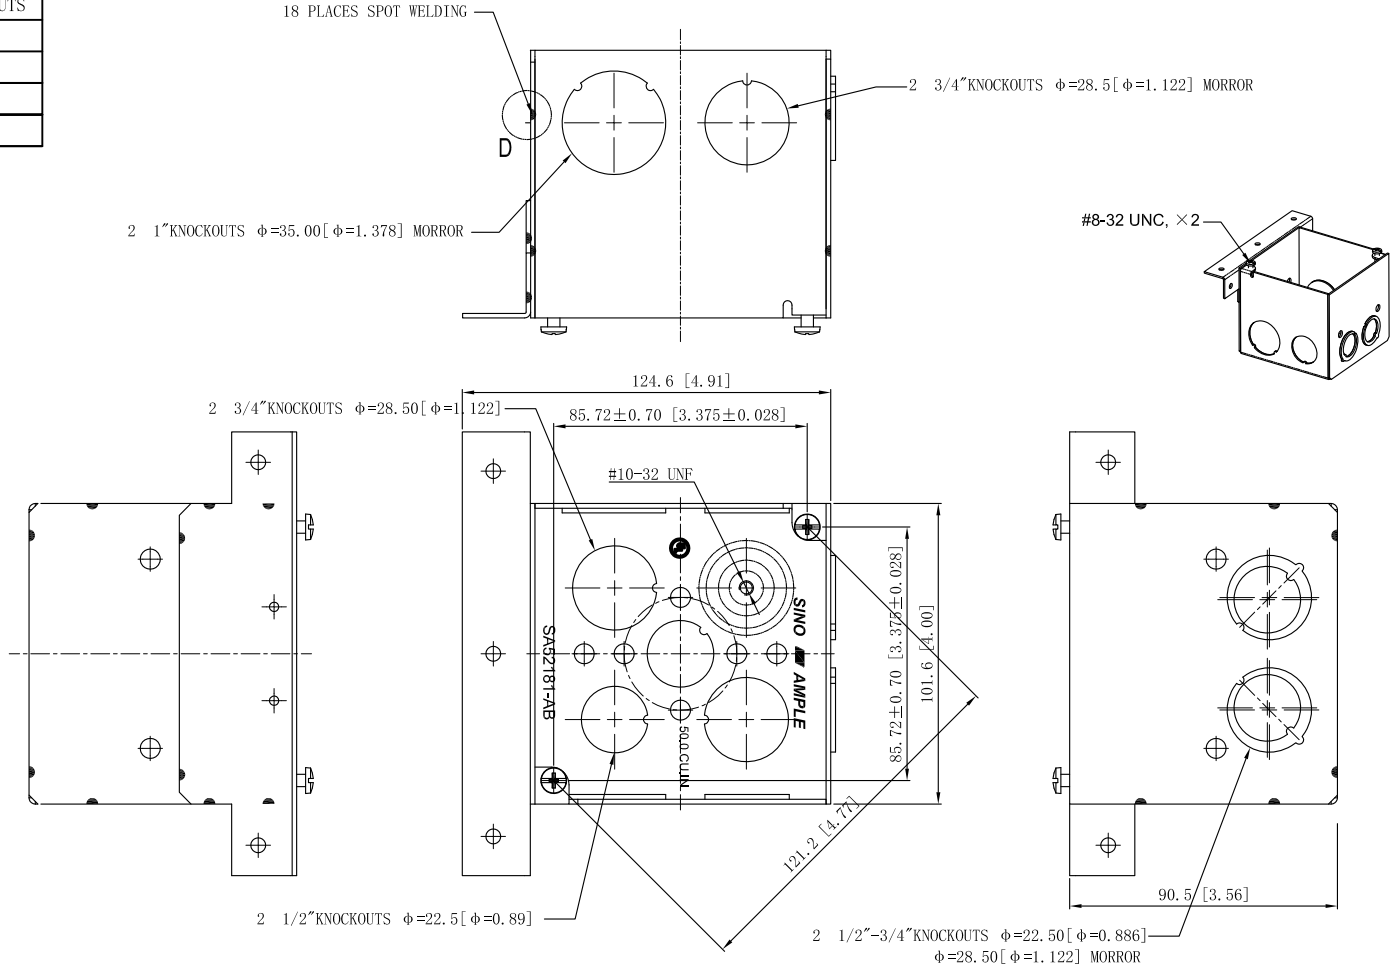

SIDES	BOTTOM
10 1/2"-3/4" MOON KNOCKOUTS	4 1/2"-3/4" MOON KNOCKOUTS
2 PCS 8-32x1/2 Screws Installed	
Material:Steel-0.0625"-G60 Galvanized	

This data sheet is for reference only .SINO AMPLE reserves the right to make changes to the design without prior notice.

DESCRIPTION
TRADE REFERENCE TERMS

STANDARD PACKING	ZHUJI SINO AMPLE METAL PRODUCTS CO., LTD.		
10 PCS	TITLE 4" SQUARE BOXES 3-1/2" DEEP		
	SIZE A4	DWG NO. SA52181-AB	REV A
	DATA SHEET		