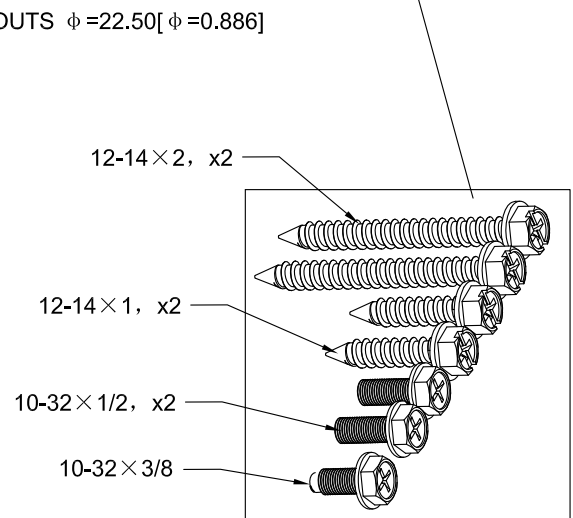

SIDES	BOTTOM
	5 1/2" KNOCKOUTS
2 PCS #12-14x2 Screws pack in poly separately	
2 PCS #12-14x1 Screws pack in poly separately	
2 PCS #10-32x1/2 Screws pack in poly separately	
1 PCS #10-32x3/8 Screws pack in poly separately	
Material:Steel-0.0625"-G60 Galvanized	

This data sheet is for reference only .SINO AMPLE reserves the right to make changes to the design without prior notice.

DESCRIPTION
TRADE REFERENCE TERMS

STANDARD PACKING
50 PCS

ZHUJI SINO AMPLE METAL PRODUCTS CO., LTD.		
TITLE "3-1/2"ROUND CEILING PLATES&FAN BOX		
SIZE A4	DWG NO. SA46112	REV A
DATA SHEET		