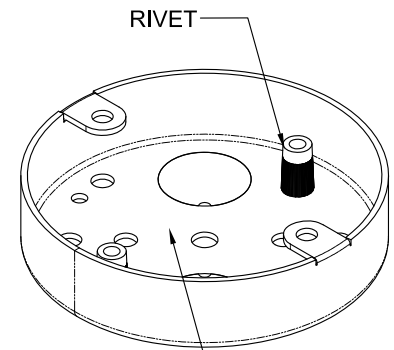

SIDES	BOTTOM
	5 1/2" KNOCKOUTS
2 PCS #12-14x2 Screws pack in poly separately	
2 PCS #12-14x1 Screws pack in poly separately	
2 PCS #10-32x1/2 Screws pack in poly separately	
1 PCS #10-32x3/8 Screws pack in poly separately	
Material:Steel-0.0625"-G60 Galvanized	

This data sheet is for reference only .SINO AMPLE reserves the right to make changes to the design without prior notice.

DESCRIPTION
TRADE REFERENCE TERMS

STANDARD PACKING
50 PCS

ZHUJI SINO AMPLE METAL PRODUCTS CO., LTD.		
TITLE "3-1/2"ROUND CEILING PLATES&FAN BOX		
SIZE A4	DWG NO. SA46112	REV A
DATA SHEET		