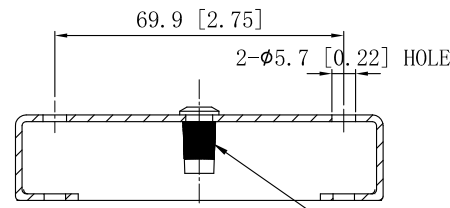

SIDES	BOTTOM
	5 1/2" KNOCKOUTS
2 PCS #12-14x2 Screws pack in poly separately	
2 PCS #12-14x1 Screws pack in poly separately	
2 PCS #10-32x1/2 Screws pack in poly separately	
1 PCS #10-32x3/8 Screws pack in poly separately	
Material:Steel-0.0625"-G60 Galvanized	

This data sheet is for reference only .SINO AMPLE reserves the right to make changes to the design without prior notice.

DESCRIPTION
TRADE REFERENCE TERMS

STANDARD PACKING
50 PCS

ZHUJI SINO AMPLE METAL PRODUCTS CO., LTD.		
TITLE "3-1/2"ROUND CEILING PLATES&FAN BOX		
SIZE A4	DWG NO. SA46112	REV A
DATA SHEET		