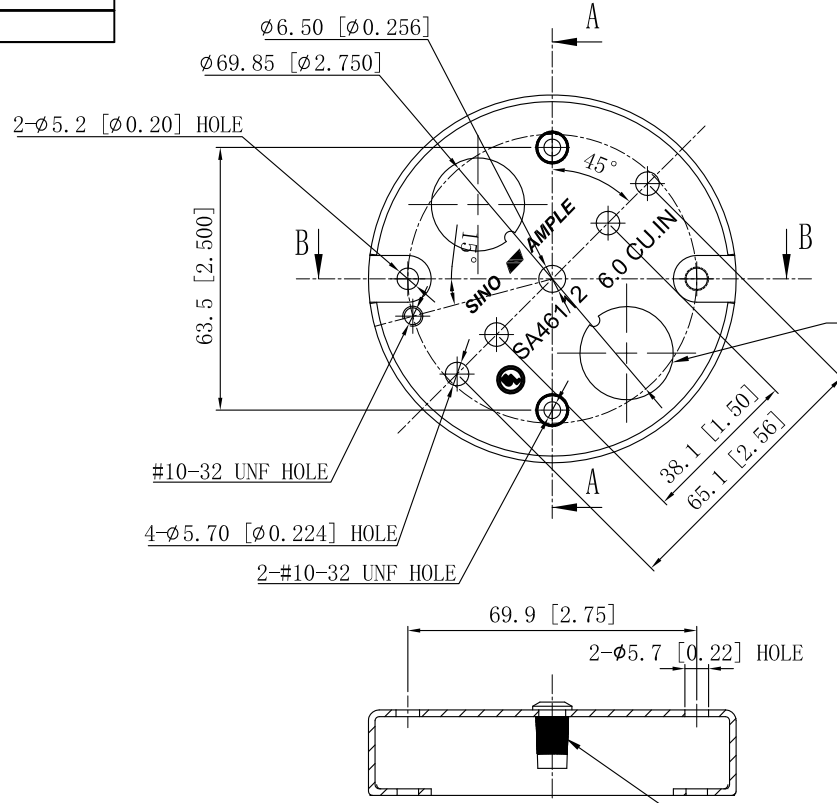

SIDES	BOTTOM
	5 1/2" KNOCKOUTS
2 PCS #12-14x2 Screws pack in poly separately	
2 PCS #12-14x1 Screws pack in poly separately	
2 PCS #10-32x1/2 Screws pack in poly separately	
1 PCS #10-32x3/8 Screws pack in poly separately	
Material:Steel-0.0625"-G60 Galvanized	

This data sheet is for reference only .SINO AMPLE reserves the right to make changes to the design without prior notice.

DESCRIPTION
TRADE REFERENCE TERMS

STANDARD PACKING
50 PCS

ZHUJI SINO AMPLE METAL PRODUCTS CO., LTD.		
TITLE "3-1/2"ROUND CEILING PLATES&FAN BOX		
SIZE A4	DWG NO. SA46112	REV A
DATA SHEET		