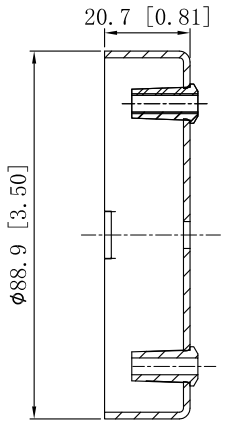

SIDES	BOTTOM
	5 1/2" KNOCKOUTS
2 PCS #12-14x2 Screws pack in poly separately	
2 PCS #12-14x1 Screws pack in poly separately	
2 PCS #10-32x1/2 Screws pack in poly separately	
1 PCS #10-32x3/8 Screws pack in poly separately	
Material:Steel-0.0625"-G60 Galvanized	

This data sheet is for reference only .SINO AMPLE reserves the right to make changes to the design without prior notice.

DESCRIPTION
TRADE REFERENCE TERMS

STANDARD PACKING
50 PCS

ZHUJI SINO AMPLE METAL PRODUCTS CO., LTD.		
TITLE "3-1/2"ROUND CEILING PLATES&FAN BOX		
SIZE A4	DWG NO. SA46112	REV A
DATA SHEET		