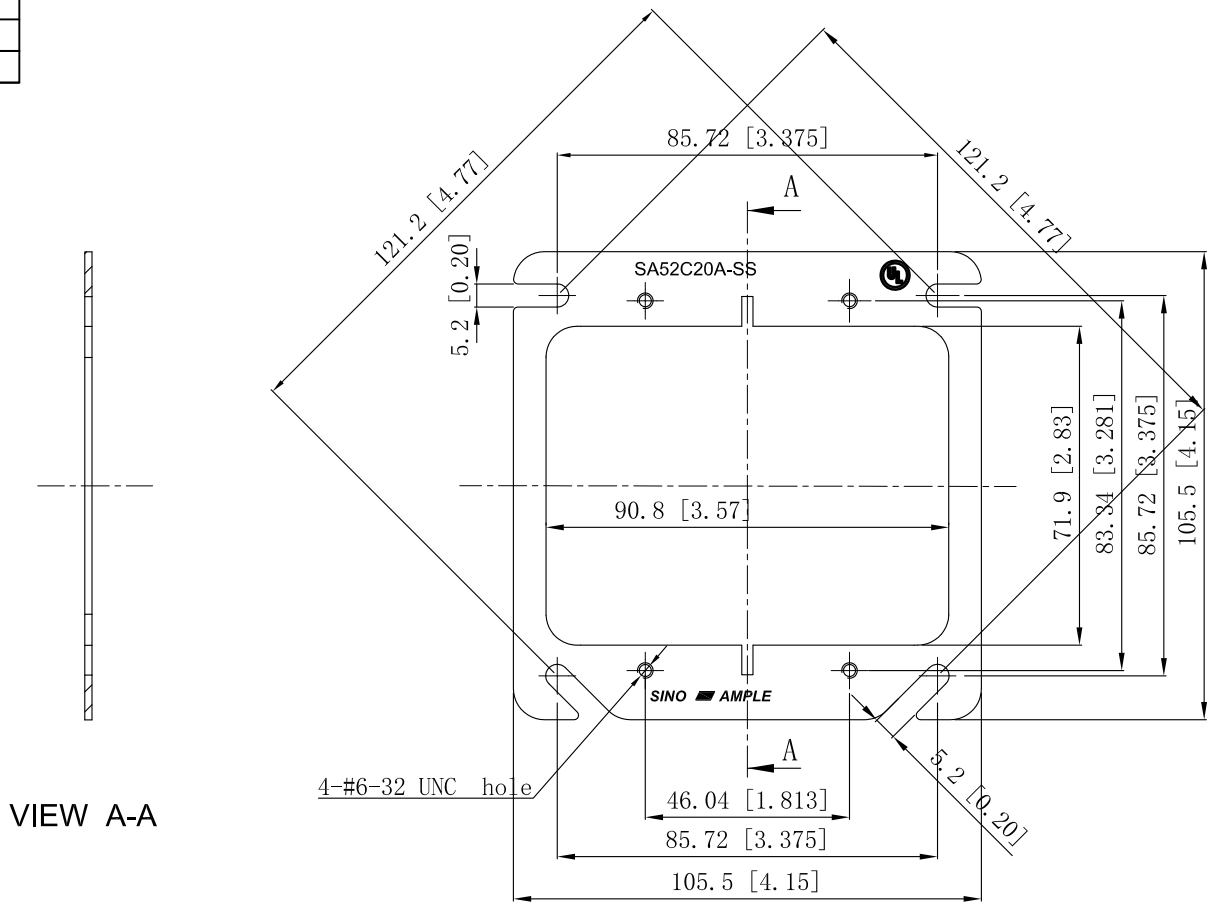

SIDES	BOTTOM
Material:0.051~0.059- stainless steel 316	

VIEW A-A

This data sheet is for reference only .SINO AMPLE reserves the right to make changes to the design without prior notice.

DESCRIPTION
TRADE REFERENCE TERMS

STANDARD PACKING	ZHUJI SINO AMPLE METAL PRODUCTS CO., LTD.		
50 PCS	TITLE 4" SQURE ONE-DEVICE TILE COVERS		
	SIZE A4	DWG NO. SA52C20A-SS	REV A
	DATA SHEET		