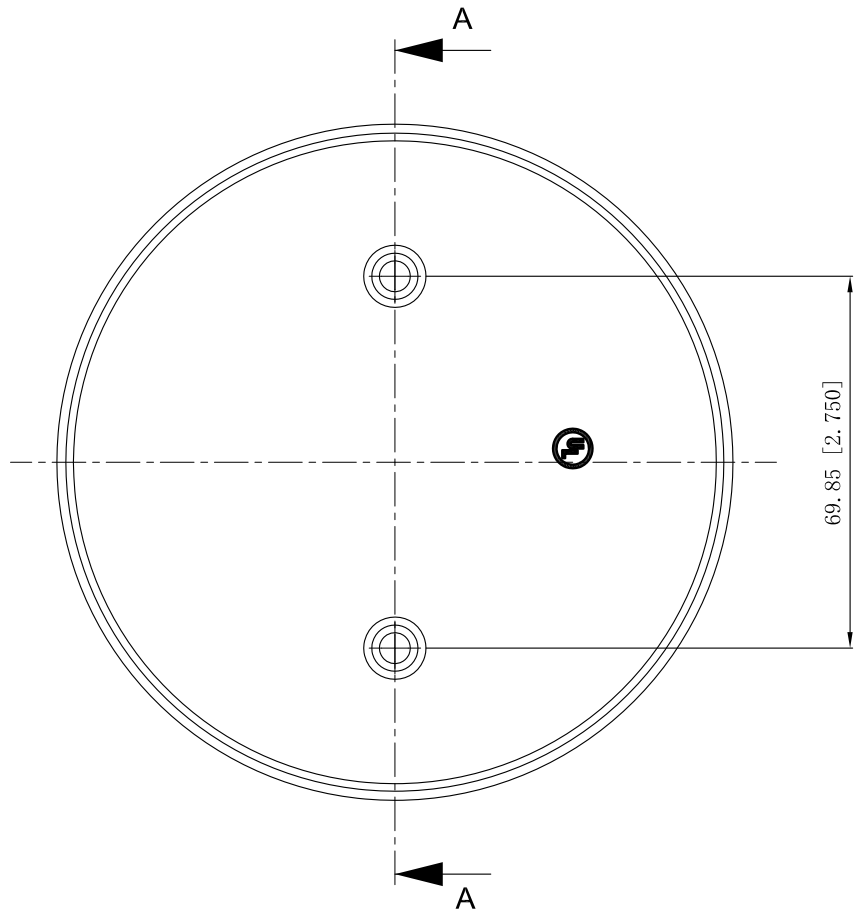

SIDES	BOTTOM
2 PCS 8-32×1 3/4 Screws Pack In Poly-bag Separately	
Material:Steel-0.0276"-C.R.S Powder Coating White	

CUTAWAY VIEW A-A

DESCRIPTION
TRADE REFERENCE TERMS

This data sheet is for reference only . SINO AMPLE reserves the right to make changes to the design without prior notice.

STANDARD PACKING	ZHUJI SINO AMPLE METAL PRODUCTS CO. , LTD.		
25 PCS	TITLE 5"ROUND CEILING BLANKS		
	SIZE A4	DWG NO. SACBC-275	REV A
	DATA SHEET		