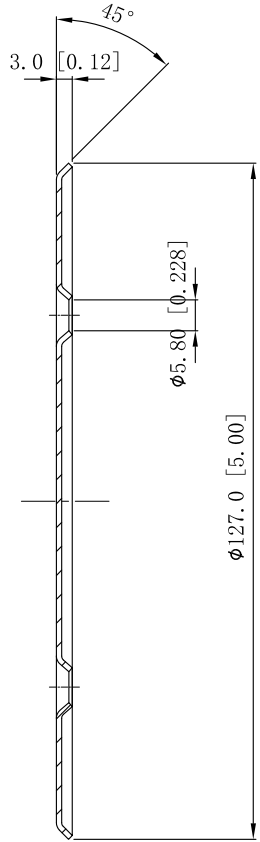

SIDES	BOTTOM
2 PCS 8-32×1 3/4 Screws Pack In Poly-bag Separately	
Material:Steel-0.0276"-C.R.S Powder Coating White	

CUTAWAY VIEW A-A

DESCRIPTION
TRADE REFERENCE TERMS

This data sheet is for reference only . SINO AMPLE reserves the right to make changes to the design without prior notice.

STANDARD PACKING	ZHUJI SINO AMPLE METAL PRODUCTS CO. , LTD.		
25 PCS	TITLE 5"ROUND CEILING BLANKS		
	SIZE A4	DWG NO. SACBC-275	REV A
	DATA SHEET		