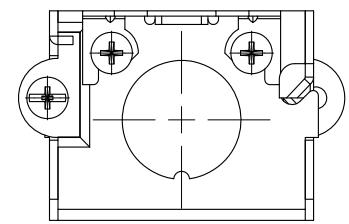

SIDES	BOTTOM
2 1/2" KNOCKOUTS	2 1/2" KNOCKOUTS
4 PCS 8-32×3/16 Screws Installed	
2 PCS 8-32×1/4 Screws Installed	
Material:Steel-0.0625"-G60 Galvanized	

2-#6-32 UNC HOLE

2 1/2"KNOCKOUTS $\phi = 22.50$ [$\phi = 0.886$]

2 1/2"KNOCKOUTS $\phi = 22.50$ [$\phi = 0.886$]

MIRROR

This data sheet is for reference only . Sino Ample reserves the right to make changes to the design without prior notice.

DESCRIPTION
TRADE REFERENCE TERMS

STANDARD PACKING	Zhuji Sino Ample Metal Products Co.,Ltd.		
50 PCS	TITLE GANGABLE SWITCH BOXS WITH CONDUIT KNOCKOUTS		
	SIZE A4	DWG NO. SAG500	REV A
DATA SHEET			