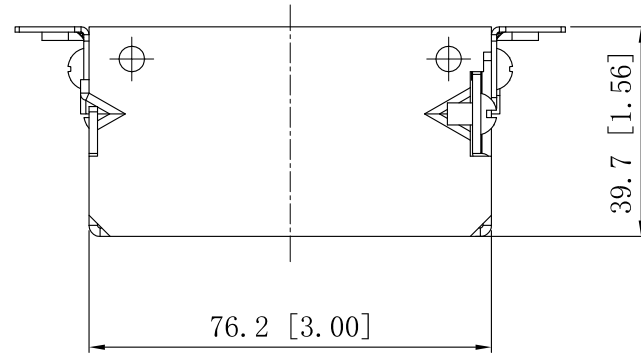

SIDES	BOTTOM
2 1/2" KNOCKOUTS	2 1/2" KNOCKOUTS
4 PCS 8-32×3/16 Screws Installed	
2 PCS 8-32×1/4 Screws Installed	
Material:Steel-0.0625"-G60 Galvanized	

2-#6-32 UNC HOLE

2 1/2"KNOCKOUTS $\phi = 22.50$ [$\phi = 0.886$]

2 1/2"KNOCKOUTS $\phi = 22.50$ [$\phi = 0.886$]

MIRROR

This data sheet is for reference only . Sino Ample reserves the right to make changes to the design without prior notice.

DESCRIPTION
TRADE REFERENCE TERMS

STANDARD PACKING	Zhuji Sino Ample Metal Products Co.,Ltd.		
50 PCS	TITLE GANGABLE SWITCH BOXS WITH CONDUIT KNOCKOUTS		
	SIZE A4	DWG NO. SAG500	REV A
DATA SHEET			