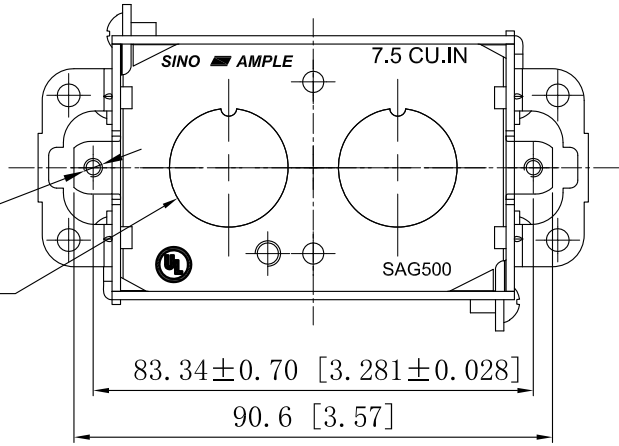

SIDES	BOTTOM
2 1/2" KNOCKOUTS	2 1/2" KNOCKOUTS
4 PCS 8-32×3/16 Screws Installed	
2 PCS 8-32×1/4 Screws Installed	
Material:Steel-0.0625"-G60 Galvanized	

2-#6-32 UNC HOLE

2 1/2"KNOCKOUTS $\phi = 22.50$ [$\phi = 0.886$]

2 1/2"KNOCKOUTS $\phi = 22.50$ [$\phi = 0.886$]

MIRROR

This data sheet is for reference only . Sino Ample reserves the right to make changes to the design without prior notice.

DESCRIPTION
TRADE REFERENCE TERMS

STANDARD PACKING	Zhuji Sino Ample Metal Products Co.,Ltd.		
50 PCS	TITLE GANGABLE SWITCH BOXS WITH CONDUIT KNOCKOUTS		
	SIZE A4	DWG NO. SAG500	REV A
DATA SHEET			