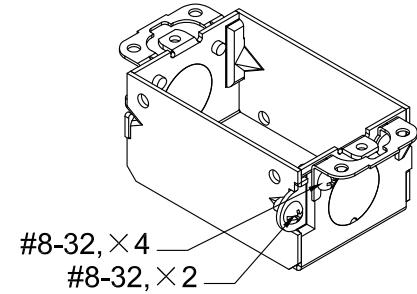

SIDES	BOTTOM
2 1/2" KNOCKOUTS	2 1/2" KNOCKOUTS
4 PCS 8-32×3/16 Screws Installed	
2 PCS 8-32×1/4 Screws Installed	
Material:Steel-0.0625"-G60 Galvanized	

2-#6-32 UNC HOLE

2 1/2"KNOCKOUTS $\phi = 22.50$ [$\phi = 0.886$]

2 1/2"KNOCKOUTS $\phi = 22.50$ [$\phi = 0.886$]

MIRROR

This data sheet is for reference only . Sino Ample reserves the right to make changes to the design without prior notice.

DESCRIPTION
TRADE REFERENCE TERMS

STANDARD PACKING	Zhuji Sino Ample Metal Products Co.,Ltd.		
50 PCS	TITLE GANGABLE SWITCH BOXS WITH CONDUIT KNOCKOUTS		
	SIZE A4	DWG NO. SAG500	REV A
DATA SHEET			