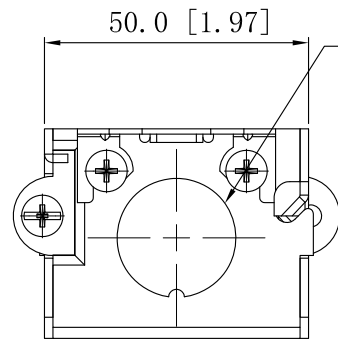

SIDES	BOTTOM
2 1/2" KNOCKOUTS	2 1/2" KNOCKOUTS
4 PCS 8-32×3/16 Screws Installed	
2 PCS 8-32×1/4 Screws Installed	
Material:Steel-0.0625"-G60 Galvanized	

2-#6-32 UNC HOLE

2 1/2"KNOCKOUTS $\phi = 22.50$ [$\phi = 0.886$]

2 1/2"KNOCKOUTS $\phi = 22.50$ [$\phi = 0.886$]

MIRROR

This data sheet is for reference only . Sino Ample reserves the right to make changes to the design without prior notice.

DESCRIPTION
TRADE REFERENCE TERMS

STANDARD PACKING	Zhuji Sino Ample Metal Products Co.,Ltd.		
50 PCS	TITLE GANGABLE SWITCH BOXS WITH CONDUIT KNOCKOUTS		
	SIZE A4	DWG NO. SAG500	REV A
DATA SHEET			