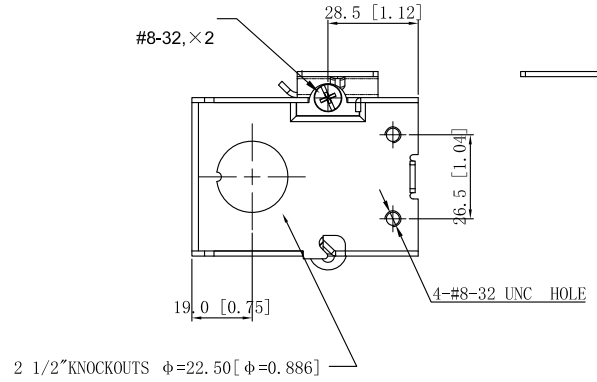

| | |
|---------------------------------------|------------------|
| SIDES | BOTTOM |
| 4 1/2" KNOCKOUTS | 2 1/2" KNOCKOUTS |
| 2 PCS 8-32×1/4 Screws Installed | |
| Material:Steel-0.0625"-G60 Galvanized | |

| |
|-----------------------|
| DESCRIPTION |
| |
| TRADE REFERENCE TERMS |
| |

This data sheet is for reference only .Sino Ample reserves the right to make changes to the design without prior notice.

| | | | |
|------------------|---|---------------------|----------|
| STANDARD PACKING | Zhuji Sino Ample Metal Products Co.,Ltd. | | |
| 25 PCS | TITLE GANGABLE SWITCH BOXES WITH CONOUIT KNOCKOUTS | | |
| | SIZE A4 | DWG NO. SAG602-F | REV A |
| | DATA SHEET | | |