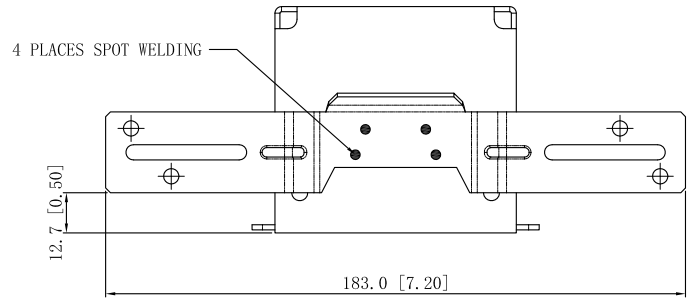

| | |
|---------------------------------------|------------------|
| SIDES | BOTTOM |
| 4 1/2" KNOCKOUTS | 2 1/2" KNOCKOUTS |
| 2 PCS 8-32×1/4 Screws Installed | |
| Material:Steel-0.0625"-G60 Galvanized | |

| |
|-----------------------|
| DESCRIPTION |
| |
| TRADE REFERENCE TERMS |
| |

This data sheet is for reference only .Sino Ample reserves the right to make changes to the design without prior notice.

| | | | |
|------------------|---|---------------------|----------|
| STANDARD PACKING | Zhuji Sino Ample Metal Products Co.,Ltd. | | |
| 25 PCS | TITLE GANGABLE SWITCH BOXES WITH CONOUIT KNOCKOUTS | | |
| | SIZE A4 | DWG NO. SAG602-F | REV A |
| | DATA SHEET | | |