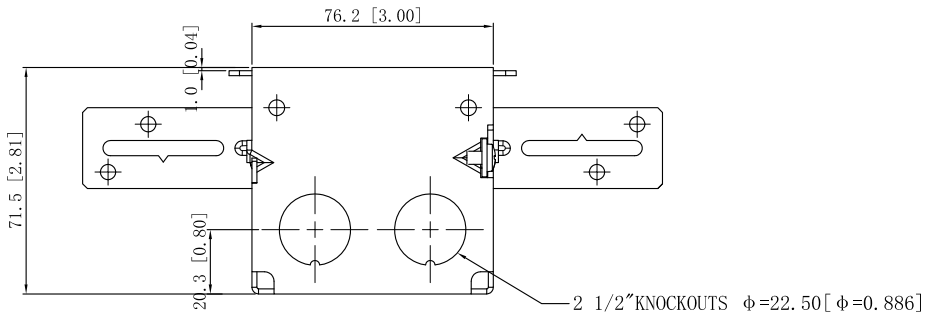

| | |
|---------------------------------------|------------------|
| SIDES | BOTTOM |
| 4 1/2" KNOCKOUTS | 2 1/2" KNOCKOUTS |
| 2 PCS 8-32×1/4 Screws Installed | |
| Material:Steel-0.0625"-G60 Galvanized | |

| |
|-----------------------|
| DESCRIPTION |
| |
| TRADE REFERENCE TERMS |
| |

This data sheet is for reference only .Sino Ample reserves the right to make changes to the design without prior notice.

| | | | |
|------------------|---|---------------------|----------|
| STANDARD PACKING | Zhuji Sino Ample Metal Products Co.,Ltd. | | |
| 25 PCS | TITLE GANGABLE SWITCH BOXES WITH CONOUIT KNOCKOUTS | | |
| | SIZE A4 | DWG NO. SAG602-F | REV A |
| | DATA SHEET | | |