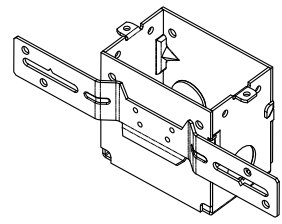

| | |
|---------------------------------------|------------------|
| SIDES | BOTTOM |
| 4 1/2" KNOCKOUTS | 2 1/2" KNOCKOUTS |
| 2 PCS 8-32×1/4 Screws Installed | |
| Material:Steel-0.0625"-G60 Galvanized | |

| |
|-----------------------|
| DESCRIPTION |
| |
| TRADE REFERENCE TERMS |
| |

This data sheet is for reference only .Sino Ample reserves the right to make changes to the design without prior notice.

| | | | |
|------------------|---|---------------------|----------|
| STANDARD PACKING | Zhuji Sino Ample Metal Products Co.,Ltd. | | |
| 25 PCS | TITLE GANGABLE SWITCH BOXES WITH CONOUIT KNOCKOUTS | | |
| | SIZE A4 | DWG NO. SAG602-F | REV A |
| | DATA SHEET | | |