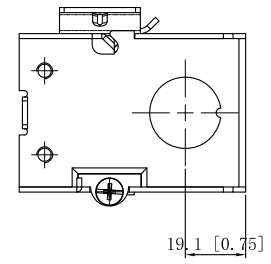

| | |
|---------------------------------------|------------------|
| SIDES | BOTTOM |
| 4 1/2" KNOCKOUTS | 2 1/2" KNOCKOUTS |
| 2 PCS 8-32×1/4 Screws Installed | |
| Material:Steel-0.0625"-G60 Galvanized | |

| |
|-----------------------|
| DESCRIPTION |
| |
| TRADE REFERENCE TERMS |
| |

This data sheet is for reference only .Sino Ample reserves the right to make changes to the design without prior notice.

| | | | |
|------------------|---|---------------------|----------|
| STANDARD PACKING | Zhuji Sino Ample Metal Products Co.,Ltd. | | |
| 25 PCS | TITLE GANGABLE SWITCH BOXES WITH CONOUIT KNOCKOUTS | | |
| | SIZE A4 | DWG NO. SAG602-F | REV A |
| | DATA SHEET | | |