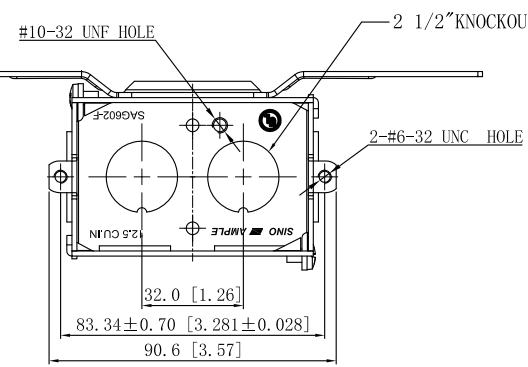

| | |
|---------------------------------------|------------------|
| SIDES | BOTTOM |
| 4 1/2" KNOCKOUTS | 2 1/2" KNOCKOUTS |
| 2 PCS 8-32×1/4 Screws Installed | |
| Material:Steel-0.0625"-G60 Galvanized | |

| |
|-----------------------|
| DESCRIPTION |
| |
| TRADE REFERENCE TERMS |
| |

This data sheet is for reference only .Sino Ample reserves the right to make changes to the design without prior notice.

| | | | |
|------------------|---|---------------------|----------|
| STANDARD PACKING | Zhuji Sino Ample Metal Products Co.,Ltd. | | |
| 25 PCS | TITLE GANGABLE SWITCH BOXES WITH CONOUIT KNOCKOUTS | | |
| | SIZE A4 | DWG NO. SAG602-F | REV A |
| | DATA SHEET | | |