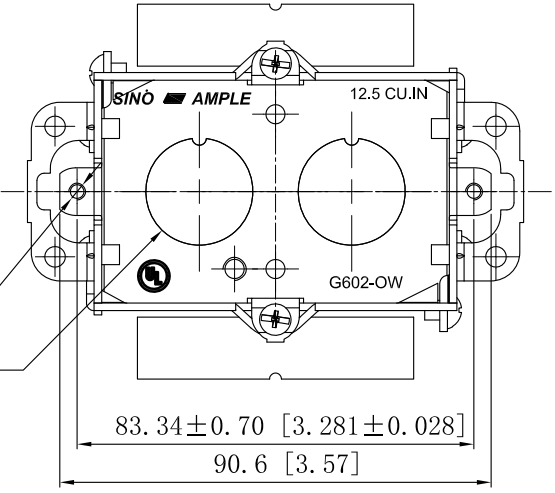

SIDES	BOTTOM
6 1/2" KNOCKOUTS	2 1/2" KNOCKOUTS
2pcs #8-32×1/4 zinc plated	
4pcs #8-32×3/16 zinc plated	
2pcs #6-32×1 7/8 zinc plated	
Material: Steel-0.0625"-G60 Galvanized	

2 1/2" MOON KNOCKOUTS $\phi = 22.5 [\phi = 0.886]$
MIRROR

4 1/2" MOON KNOCKOUTS $\phi = 22.5 [\phi = 0.886]$
MIRROR

This data sheet is for reference only. Sino Ample reserves the right to make changes to the design without prior notice.

DESCRIPTION
TRADE REFERENCE TERMS

STANDARD PACKING	Zhuji Sino Ample Metal Products Co., Ltd.		
50 PCS	TITLE GANGABLE SWITCH BOXES WITH CONOUIT KNOCKOUTS		
	SIZE A4	DWG NO.	SAG602-OW
	DATA SHEET		REV A