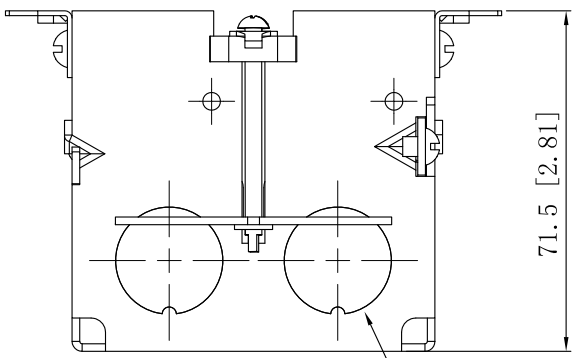

SIDES	BOTTOM
6 1/2" KNOCKOUTS	2 1/2" KNOCKOUTS
2pcs #8-32×1/4 zinc plated	
4pcs #8-32×3/16 zinc plated	
2pcs #6-32×1 7/8 zinc plated	
Material: Steel-0.0625"-G60 Galvanized	

2 1/2" MOON KNOCKOUTS $\phi = 22.5 [\phi = 0.886]$
MIRROR

4 1/2" MOON KNOCKOUTS $\phi = 22.5 [\phi = 0.886]$
MIRROR

This data sheet is for reference only. Sino Ample reserves the right to make changes to the design without prior notice.

DESCRIPTION
TRADE REFERENCE TERMS

STANDARD PACKING	Zhuji Sino Ample Metal Products Co., Ltd.		
50 PCS	TITLE GANGABLE SWITCH BOXES WITH CONOUIT KNOCKOUTS		
	SIZE A4	DWG NO.	SAG602-OW
	DATA SHEET		REV A