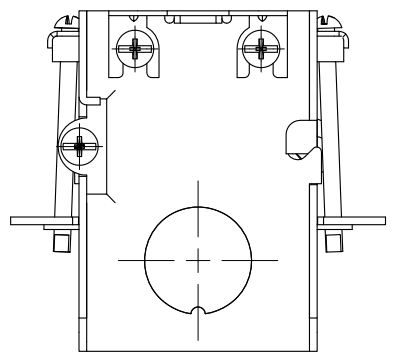

SIDES	BOTTOM
6 1/2" KNOCKOUTS	2 1/2" KNOCKOUTS
2pcs #8-32×1/4 zinc plated	
4pcs #8-32×3/16 zinc plated	
2pcs #6-32×1 7/8 zinc plated	
Material: Steel-0.0625"-G60 Galvanized	

2 1/2" MOON KNOCKOUTS $\phi = 22.5 [\phi = 0.886]$
MIRROR

4 1/2" MOON KNOCKOUTS $\phi = 22.5 [\phi = 0.886]$
MIRROR

This data sheet is for reference only. Sino Ample reserves the right to make changes to the design without prior notice.

DESCRIPTION
TRADE REFERENCE TERMS

STANDARD PACKING	Zhuji Sino Ample Metal Products Co., Ltd.		
50 PCS	TITLE GANGABLE SWITCH BOXES WITH CONOUIT KNOCKOUTS		
	SIZE A4	DWG NO.	SAG602-OW
	DATA SHEET		REV A