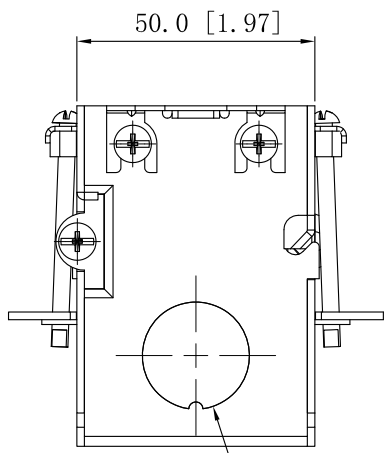

SIDES	BOTTOM
6 1/2" KNOCKOUTS	2 1/2" KNOCKOUTS
2pcs #8-32×1/4 zinc plated	
4pcs #8-32×3/16 zinc plated	
2pcs #6-32×1 7/8 zinc plated	
Material: Steel-0.0625"-G60 Galvanized	

2 1/2" MOON KNOCKOUTS $\phi = 22.5 [\phi = 0.886]$
MIRROR

4 1/2" MOON KNOCKOUTS $\phi = 22.5 [\phi = 0.886]$
MIRROR

This data sheet is for reference only. Sino Ample reserves the right to make changes to the design without prior notice.

DESCRIPTION
TRADE REFERENCE TERMS

STANDARD PACKING	Zhuji Sino Ample Metal Products Co., Ltd.		
50 PCS	TITLE GANGABLE SWITCH BOXES WITH CONOUIT KNOCKOUTS		
	SIZE A4	DWG NO.	SAG602-OW
	DATA SHEET		REV A