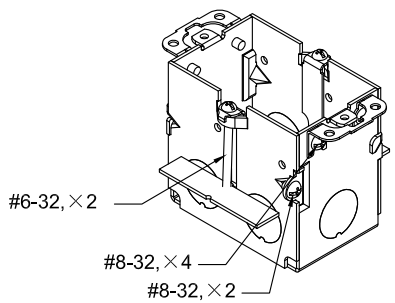

SIDES	BOTTOM
6 1/2" KNOCKOUTS	2 1/2" KNOCKOUTS
2pcs #8-32×1/4 zinc plated	
4pcs #8-32×3/16 zinc plated	
2pcs #6-32×1 7/8 zinc plated	
Material: Steel-0.0625"-G60 Galvanized	

2 1/2" MOON KNOCKOUTS $\phi = 22.5 [\phi = 0.886]$
MIRROR

4 1/2" MOON KNOCKOUTS $\phi = 22.5 [\phi = 0.886]$
MIRROR

This data sheet is for reference only. Sino Ample reserves the right to make changes to the design without prior notice.

DESCRIPTION
TRADE REFERENCE TERMS

STANDARD PACKING	Zhuji Sino Ample Metal Products Co., Ltd.		
50 PCS	TITLE GANGABLE SWITCH BOXES WITH CONOUIT KNOCKOUTS		
	SIZE A4	DWG NO.	SAG602-OW
	DATA SHEET		REV A