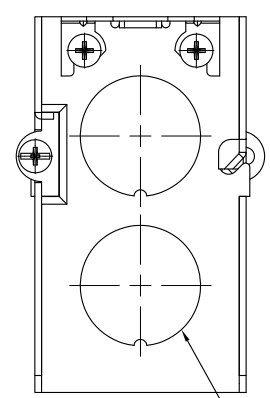

SIDES	BOTTOM
8 3/4" KNOCKOUTS	2 3/4" KNOCKOUTS
4 PCS 8-32×3/16 Screws Installed	
2 PCS 8-32×1/4 Screws Installed	
pack 2pcs [G600-30] esrs in Poly-Bag seperately	
Material:Steel-0.0625"-G60 Galvanized	

4 3/4" KNOCKOUTS $\phi=28.50$ [$\phi=1.122$] MIRROR

4 3/4" KNOCKOUTS $\phi=28.50$ [$\phi=1.122$] MIRROR

This data sheet is for reference only .Sino Ample reserves the right to make changes to the design without prior notice.

DESCRIPTION
TRADE REFERENCE TERMS

STANDARD PACKING	Zhuji Sino Ample Metal Products Co., Ltd.		
25 PCS	TITLE GANGABLE SWITCH BOXS WITH CONDUIT KNOCKOUTS		
	SIZE A4	DWG NO. SAG603-3/4	REV A
	DATA SHEET		