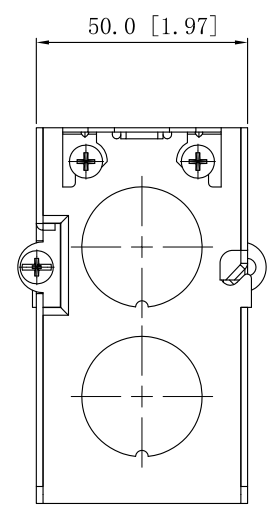

SIDES	BOTTOM
8 3/4" KNOCKOUTS	2 3/4" KNOCKOUTS
4 PCS 8-32×3/16 Screws Installed	
2 PCS 8-32×1/4 Screws Installed	
pack 2pcs [G600-30] esrs in Poly-Bag seperately	
Material:Steel-0.0625"-G60 Galvanized	

4 3/4" KNOCKOUTS $\phi=28.50$ [$\phi=1.122$] MIRROR

4 3/4" KNOCKOUTS $\phi=28.50$ [$\phi=1.122$] MIRROR

This data sheet is for reference only .Sino Ample reserves the right to make changes to the design without prior notice.

DESCRIPTION
TRADE REFERENCE TERMS

STANDARD PACKING	Zhuji Sino Ample Metal Products Co., Ltd.		
25 PCS	TITLE GANGABLE SWITCH BOXS WITH CONDUIT KNOCKOUTS		
	SIZE A4	DWG NO. SAG603-3/4	REV A
	DATA SHEET		