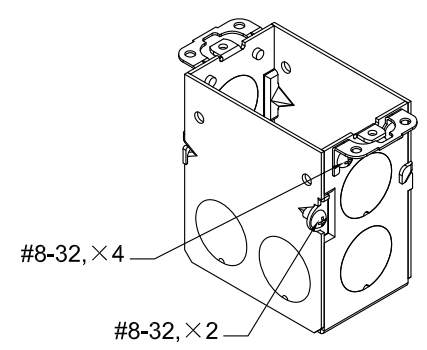

SIDES	BOTTOM
8 3/4" KNOCKOUTS	2 3/4" KNOCKOUTS
4 PCS 8-32×3/16 Screws Installed	
2 PCS 8-32×1/4 Screws Installed	
pack 2pcs [G600-30] esrs in Poly-Bag seperately	
Material:Steel-0.0625"-G60 Galvanized	

4 3/4" KNOCKOUTS $\phi=28.50$ [$\phi=1.122$] MIRROR

4 3/4" KNOCKOUTS $\phi=28.50$ [$\phi=1.122$] MIRROR

This data sheet is for reference only .Sino Ample reserves the right to make changes to the design without prior notice.

DESCRIPTION
TRADE REFERENCE TERMS

STANDARD PACKING	Zhuji Sino Ample Metal Products Co., Ltd.		
25 PCS	TITLE GANGABLE SWITCH BOXS WITH CONDUIT KNOCKOUTS		
	SIZE A4	DWG NO. SAG603-3/4	REV A
	DATA SHEET		