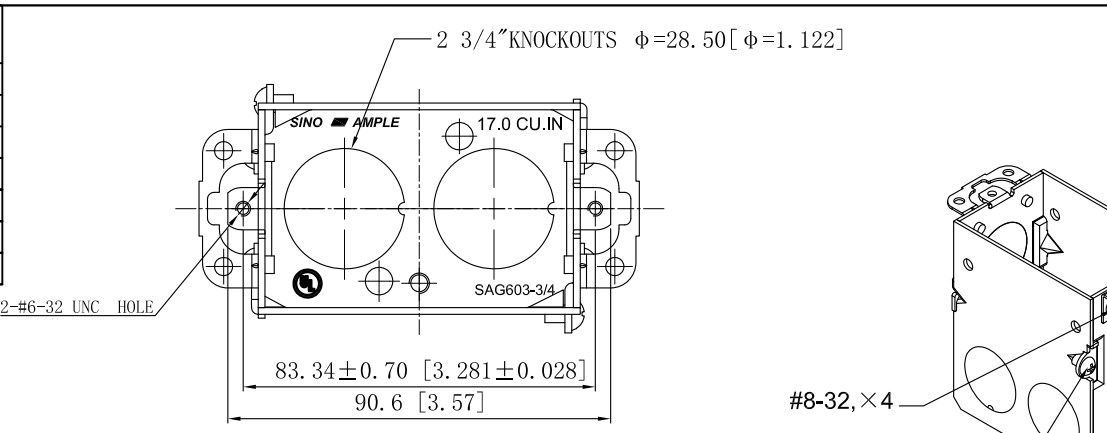

SIDES	BOTTOM
8 3/4" KNOCKOUTS	2 3/4" KNOCKOUTS
4 PCS 8-32×3/16 Screws Installed	
2 PCS 8-32×1/4 Screws Installed	
pack 2pcs [G600-30] esrs in Poly-Bag seperately	
Material:Steel-0.0625"-G60 Galvanized	

4 3/4" KNOCKOUTS $\phi=28.50$ [$\phi=1.122$] MIRROR

4 3/4" KNOCKOUTS $\phi=28.50$ [$\phi=1.122$] MIRROR

This data sheet is for reference only .Sino Ample reserves the right to make changes to the design without prior notice.

DESCRIPTION
TRADE REFERENCE TERMS

STANDARD PACKING	Zhuji Sino Ample Metal Products Co., Ltd.		
25 PCS	TITLE GANGABLE SWITCH BOXS WITH CONDUIT KNOCKOUTS		
	SIZE A4	DWG NO. SAG603-3/4	REV A
	DATA SHEET		