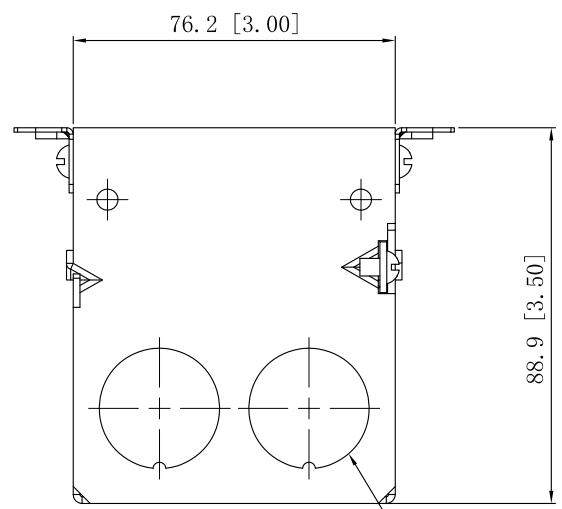

SIDES	BOTTOM
8 3/4" KNOCKOUTS	2 3/4" KNOCKOUTS
4 PCS 8-32×3/16 Screws Installed	
2 PCS 8-32×1/4 Screws Installed	
pack 2pcs [G600-30] esrs in Poly-Bag seperately	
Material:Steel-0.0625"-G60 Galvanized	

4 3/4" KNOCKOUTS $\phi=28.50$ [$\phi=1.122$] MIRROR

4 3/4" KNOCKOUTS $\phi=28.50$ [$\phi=1.122$] MIRROR

This data sheet is for reference only .Sino Ample reserves the right to make changes to the design without prior notice.

DESCRIPTION
TRADE REFERENCE TERMS

STANDARD PACKING	Zhuji Sino Ample Metal Products Co., Ltd.		
25 PCS	TITLE GANGABLE SWITCH BOXS WITH CONDUIT KNOCKOUTS		
	SIZE A4	DWG NO. SAG603-3/4	REV A
	DATA SHEET		