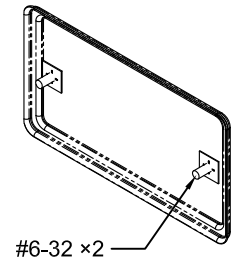

SIDES	BOTTOM
2 PCS 6-32×3/8 Stainless steel Screws	
Material:0.051~0.059"-Stainless steel 316	

5.4 [0.21]

CUTAWAY VIEW A-A

#6-32 × 2

2-∅4.0 [∅0.16] HOLE

CUTAWAY VIEW B-B

This data sheet is for reference only .SINO AMPLE reserves the right to make changes to the design without prior notice.

DESCRIPTION
TRADE REFERENCE TERMS

STANDARD PACKING
100 PCS

ZHUJI SINO AMPLE METAL PRODUCTS CO., LTD.		
TITLE HANDY UTILITY BOX COVERS		
SIZE A4	DWG NO. SAG19290-SS	REV A
DATA SHEET		