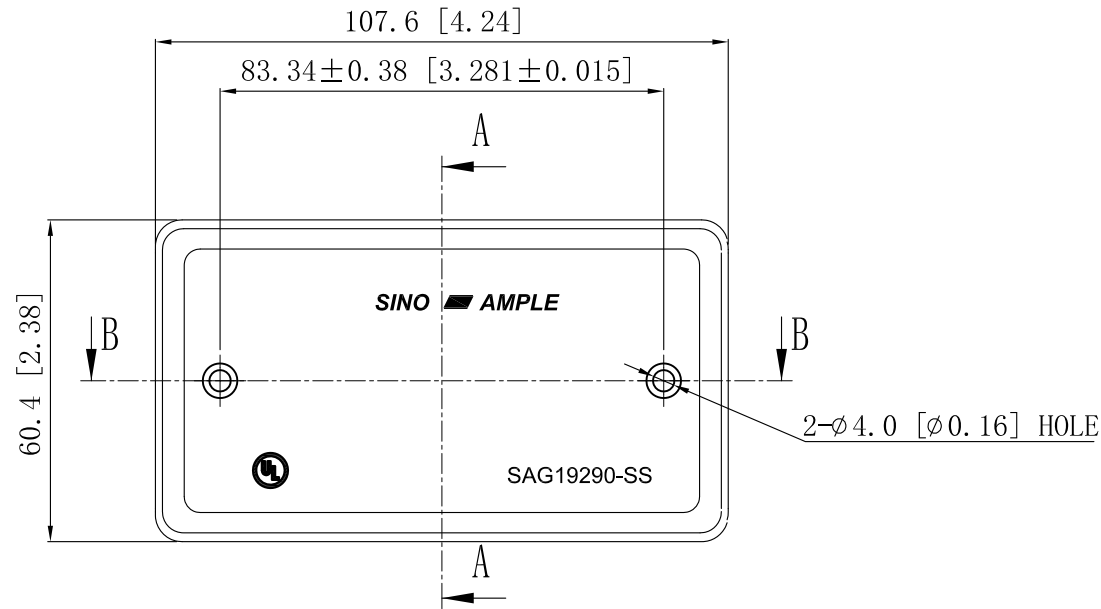

SIDES	BOTTOM
2 PCS 6-32×3/8 Stainless steel Screws	
Material:0.051~0.059"-Stainless steel 316	

5.4 [0.21]

CUTAWAY VIEW A-A

#6-32 × 2

2-∅4.0 [∅0.16] HOLE

CUTAWAY VIEW B-B

This data sheet is for reference only .SINO AMPLE reserves the right to make changes to the design without prior notice.

DESCRIPTION
TRADE REFERENCE TERMS

STANDARD PACKING
100 PCS

ZHUJI SINO AMPLE METAL PRODUCTS CO., LTD.		
TITLE HANDY UTILITY BOX COVERS		
SIZE A4	DWG NO. SAG19290-SS	REV A
DATA SHEET		