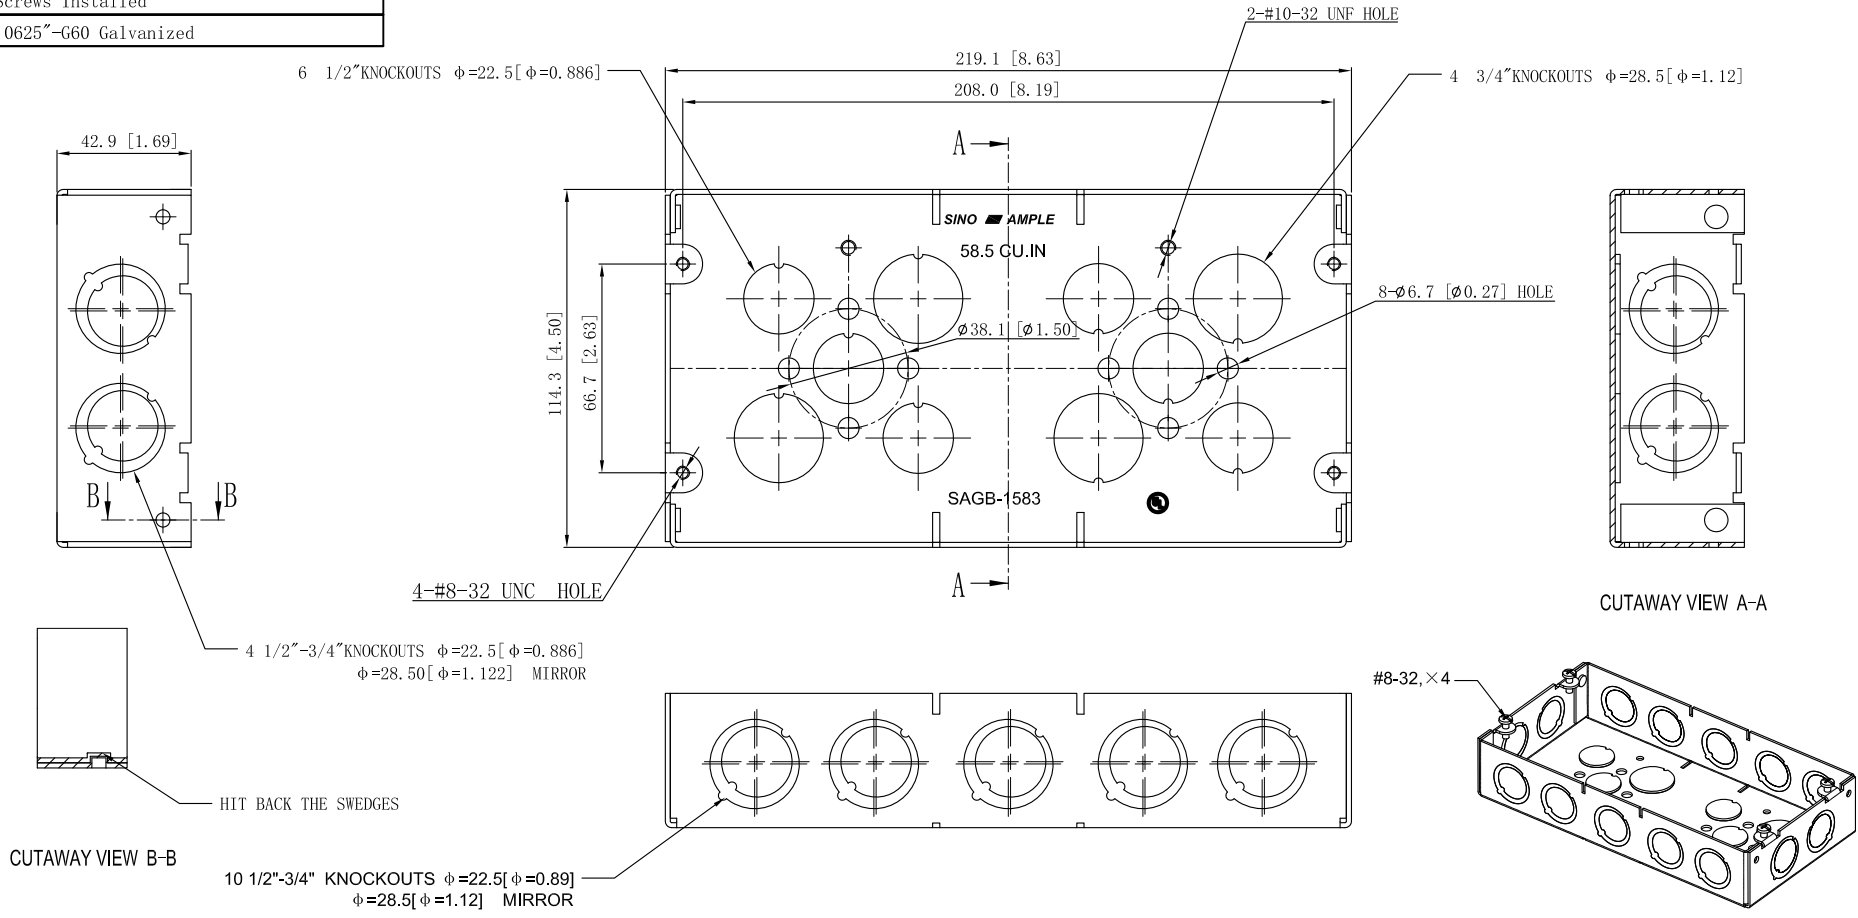

SIDES	BOTTOM
14 1/2"-3/4" KNOCKOUTS	6 1/2" KNOCKOUTS
	4 3/4" KNOCKOUTS
4 PCS 8-32x1/2 Screws Installed	
Material:Steel-0.0625"-G60 Galvanized	

DESCRIPTION
TRADE REFERENCE TERMS

This data sheet is for reference only .SINO AMPLE reserves the right to make changes to the design without prior notice.

STANDARD PACKING	ZHUJI SINO AMPLE METAL PRODUCTS CO., LTD.		
20 PCS	TITLE 1-5/8" DEEP MULTI-GANG BOXES		
	SIZE A4	DWG NO. SAGB-1583	REV A
	DATA SHEET		