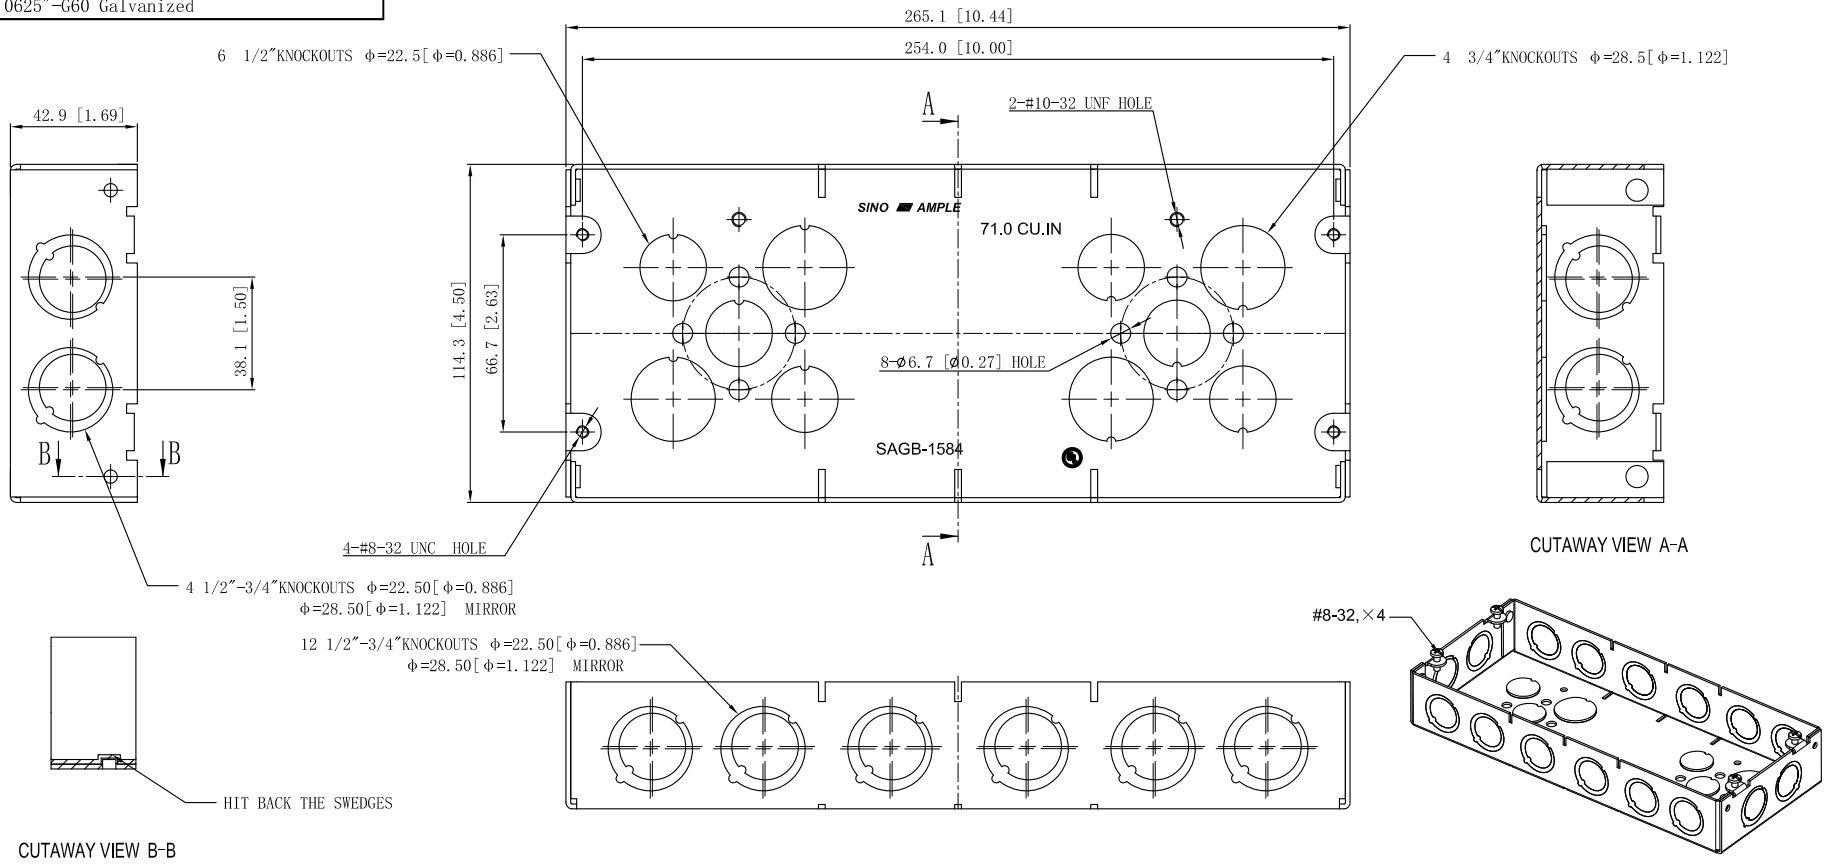

SIDES	BOTTOM
16 1/2"-3/4" KNOCKOUTS	6 1/2" KNOCKOUTS
	4 3/4" KNOCKOUTS
4 PCS 8-32x1/2 Screws Installed	
Material:Steel-0.0625"-G60 Galvanized	

DESCRIPTION
TRADE REFERENCE TERMS

This data sheet is for reference only .SINO AMPLE reserves the right to make changes to the design without prior notice.

STANDARD PACKING	ZHUJI SINO AMPLE METAL PRODUCTS CO., LTD.		
	TITLE 1-5/8" DEEP MULTI-GANG BOXES		
20 PCS	SIZE	DWG NO.	REV
	A4	SAGB-1584	A
DATA SHEET			