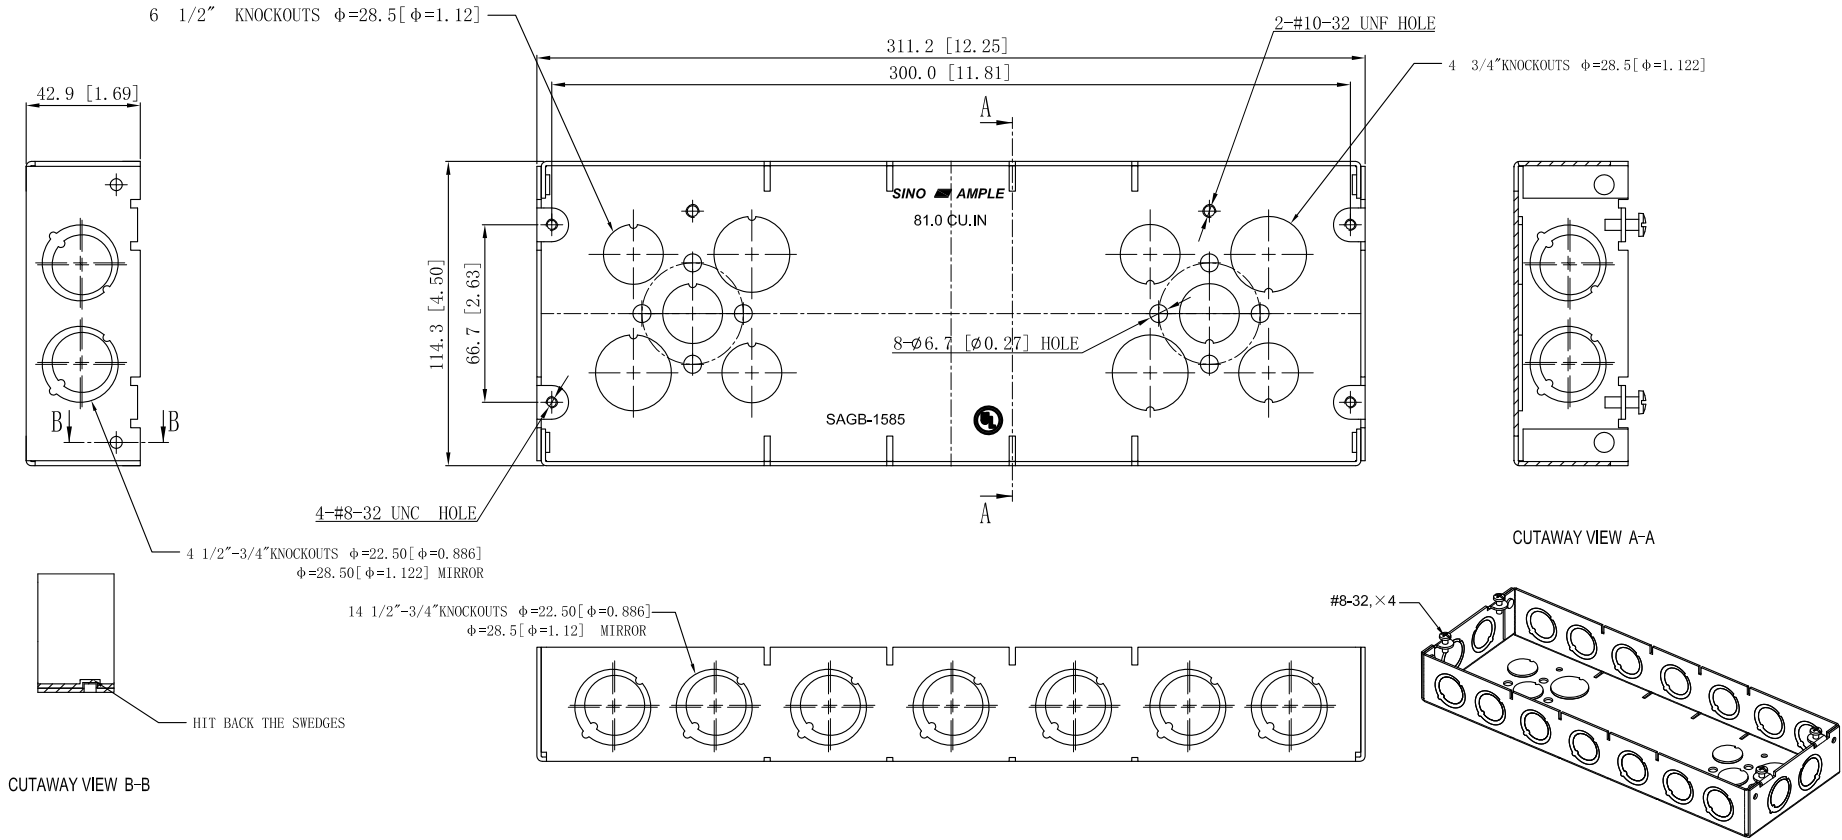

<b>SIDES</b>	<b>BOTTOM</b>
18 1/2"-3/4" KNOCKOUTS	6 1/2" KNOCKOUTS
	4 3/4" KNOCKOUTS
4 PCS 8-32x1/2 Screws Installed	
Material:Steel-0.0625"-G60 Galvanized	

<b>DESCRIPTION</b>
<b>TRADE REFERENCE TERMS</b>

This data sheet is for reference only .SINO AMPLE reserves the right to make changes to the design without prior notice.

<b>STANDARD PACKING</b>	ZHUJI SINO AMPLE METAL PRODUCTS CO., LTD.		
	TITLE 1-5/8" DEEP MULTI-GANG BOXES		
10 PCS	SIZE A4	DWG NO. SAGB-1585	REV A
	DATA SHEET		