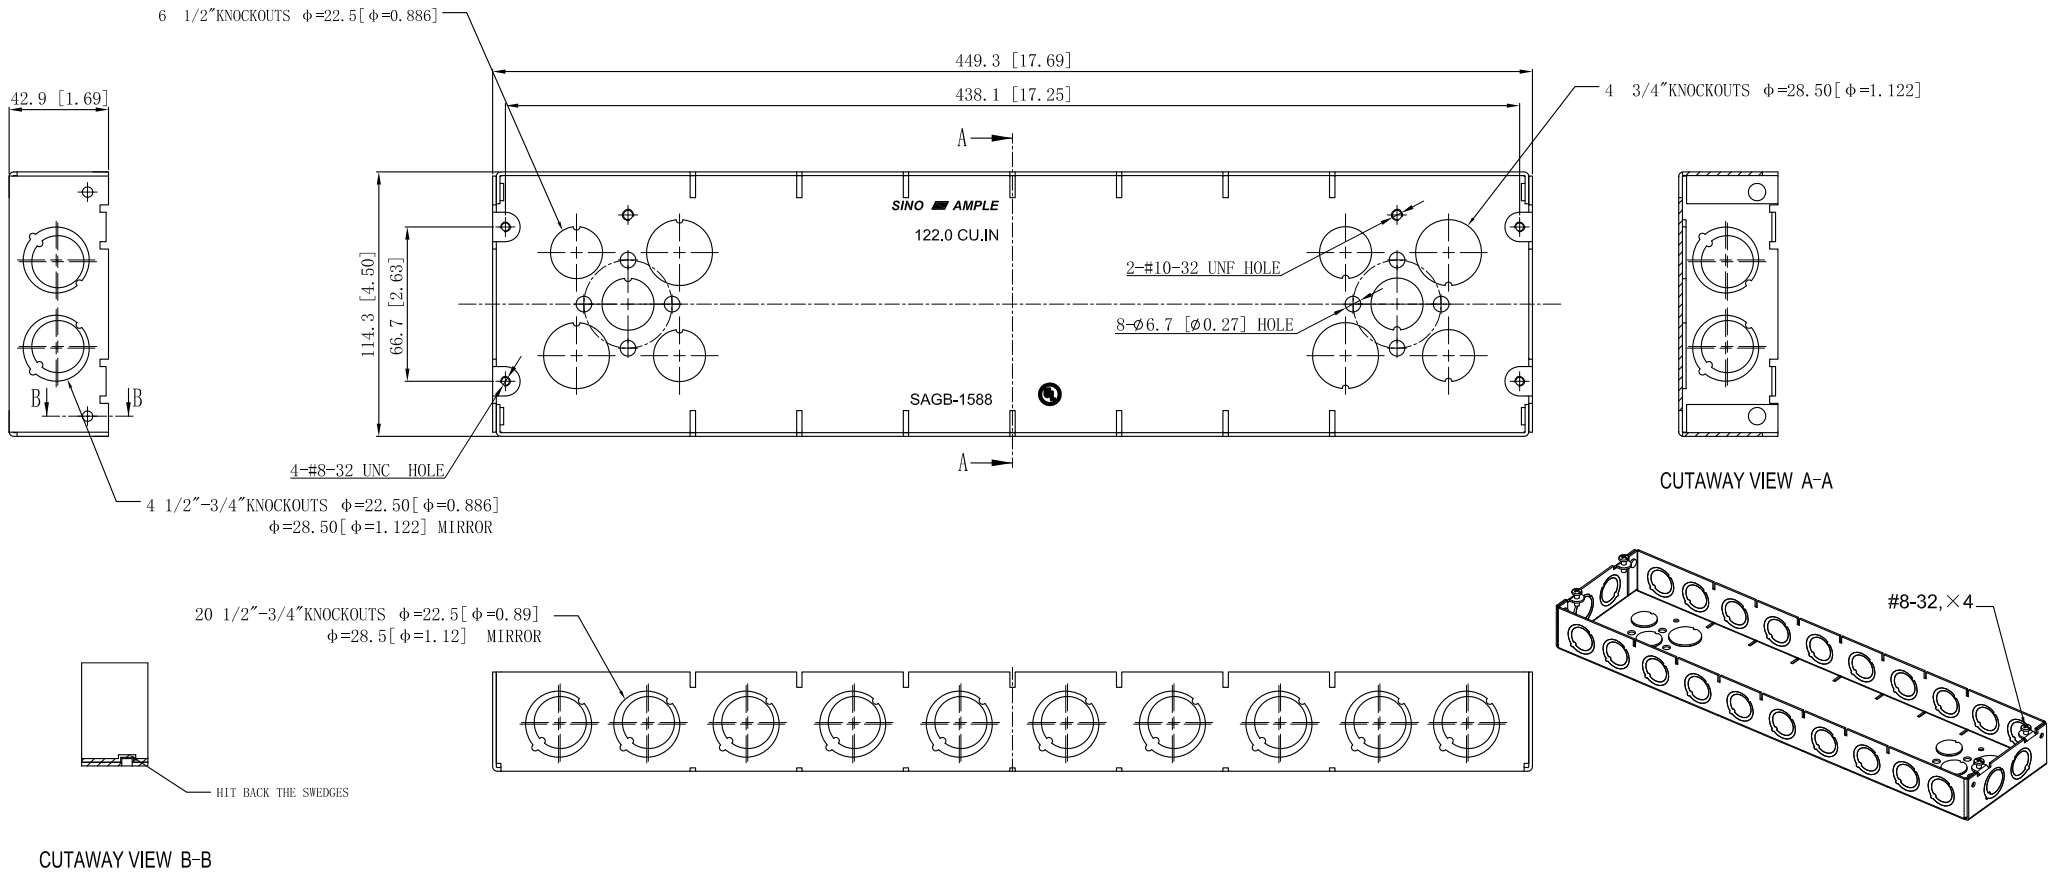

SIDES	BOTTOM
24 1/2"-3/4" KNOCKOUTS	6 1/2" KNOCKOUTS
	4 3/4" KNOCKOUTS
4 PCS 8-32x1/2 Screws Installed	
Material:Steel-0.0625"-G60 Galvanized	

This data sheet is for reference only .SINO AMPLE reserves the right to make changes to the design without prior notice.

DESCRIPTION
TRADE REFERENCE TERMS

STANDARD PACKING	ZHUJI SINO AMPLE METAL PRODUCTS CO., LTD.		
	TITLE 1-5/8" DEEP MULTI-GANG BOXES		
5 PCS	SIZE	DWG NO.	REV
	A4	SAGB-1588	A
DATA SHEET			