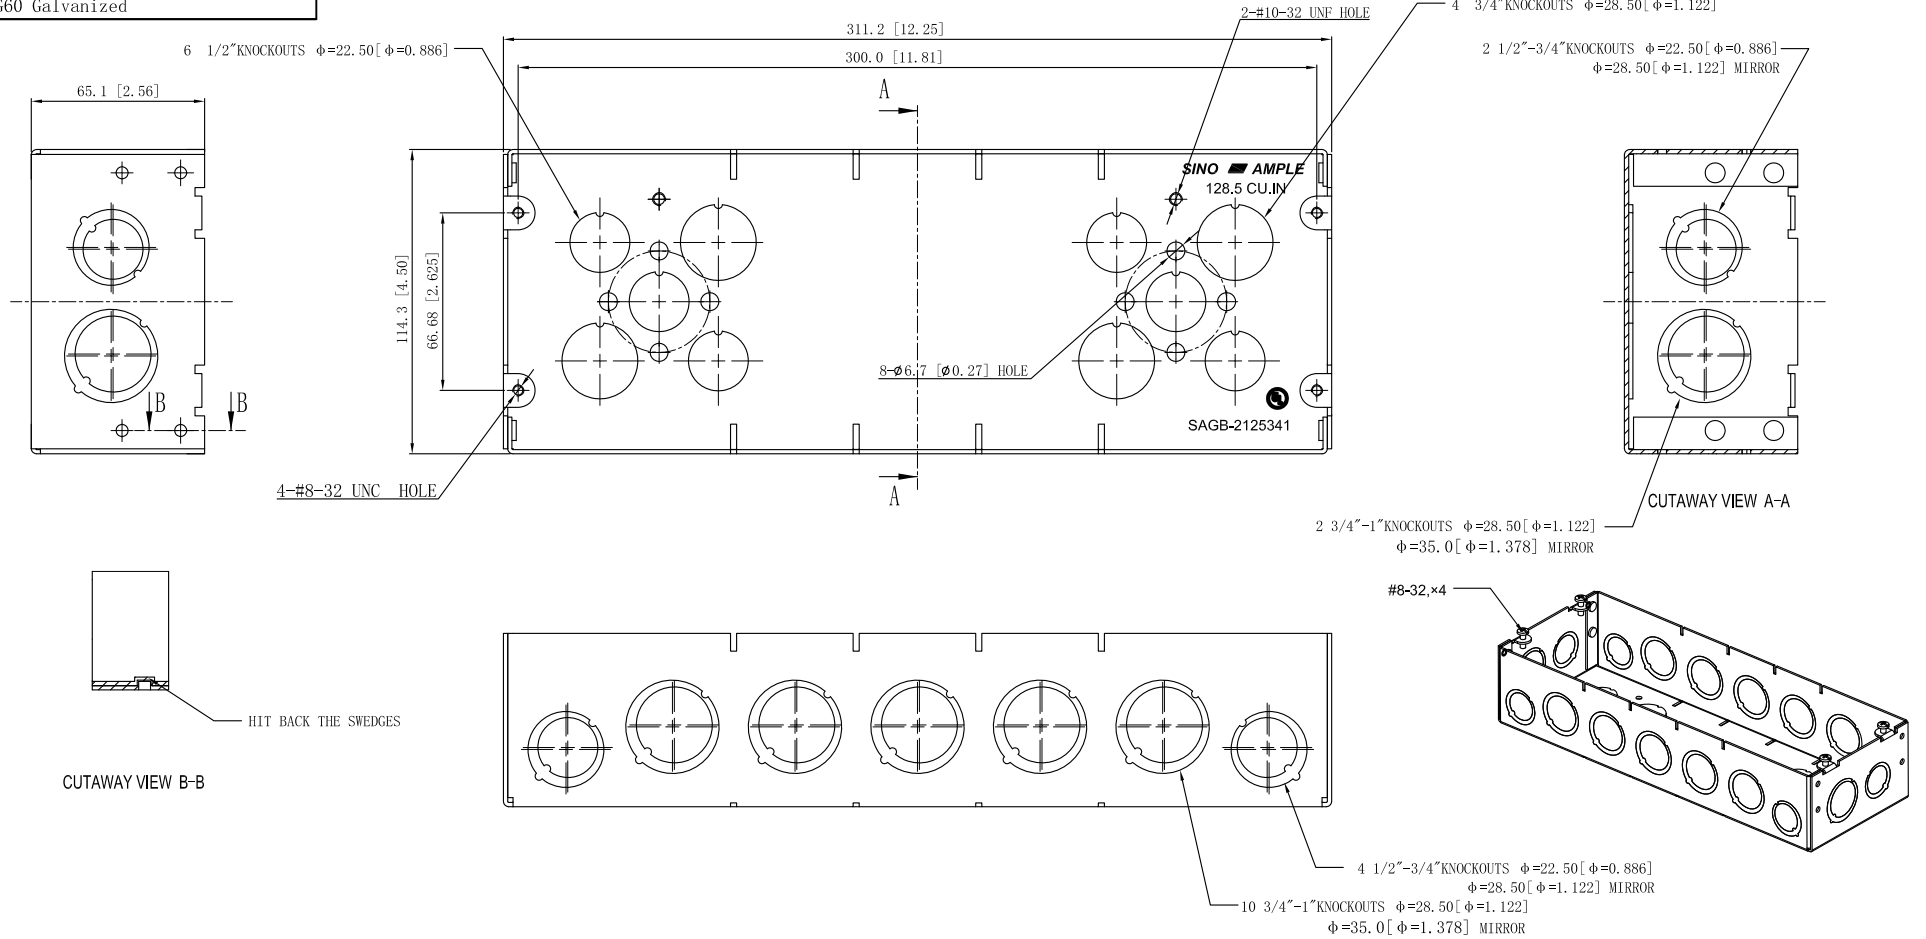

<b>SIDES</b>	<b>BOTTOM</b>
6 1/2"-3/4" KNOCKOUTS	6 1/2" KNOCKOUTS
12 3/4"-1" KNOCKOUTS	4 3/4" KNOCKOUTS
4 PCS 8-32X1/2 Screws Installed	
Material:Steel-0.0625"-G60 Galvanized	

This data sheet is for reference only .SINO AMPLE reserves the right to make changes to the design without prior notice.

DESCRIPTION
TRADE REFERENCE TERMS

STANDARD PACKING
10 PCS

ZHUJI SINO AMPLE METAL PRODUCTS CO., LTD.		
TITLE 2-1/2" DEEP MULTI-GANG BOXES		
SIZE A4	DWG NO. SAGB-2125341	REV A
DATA SHEET		