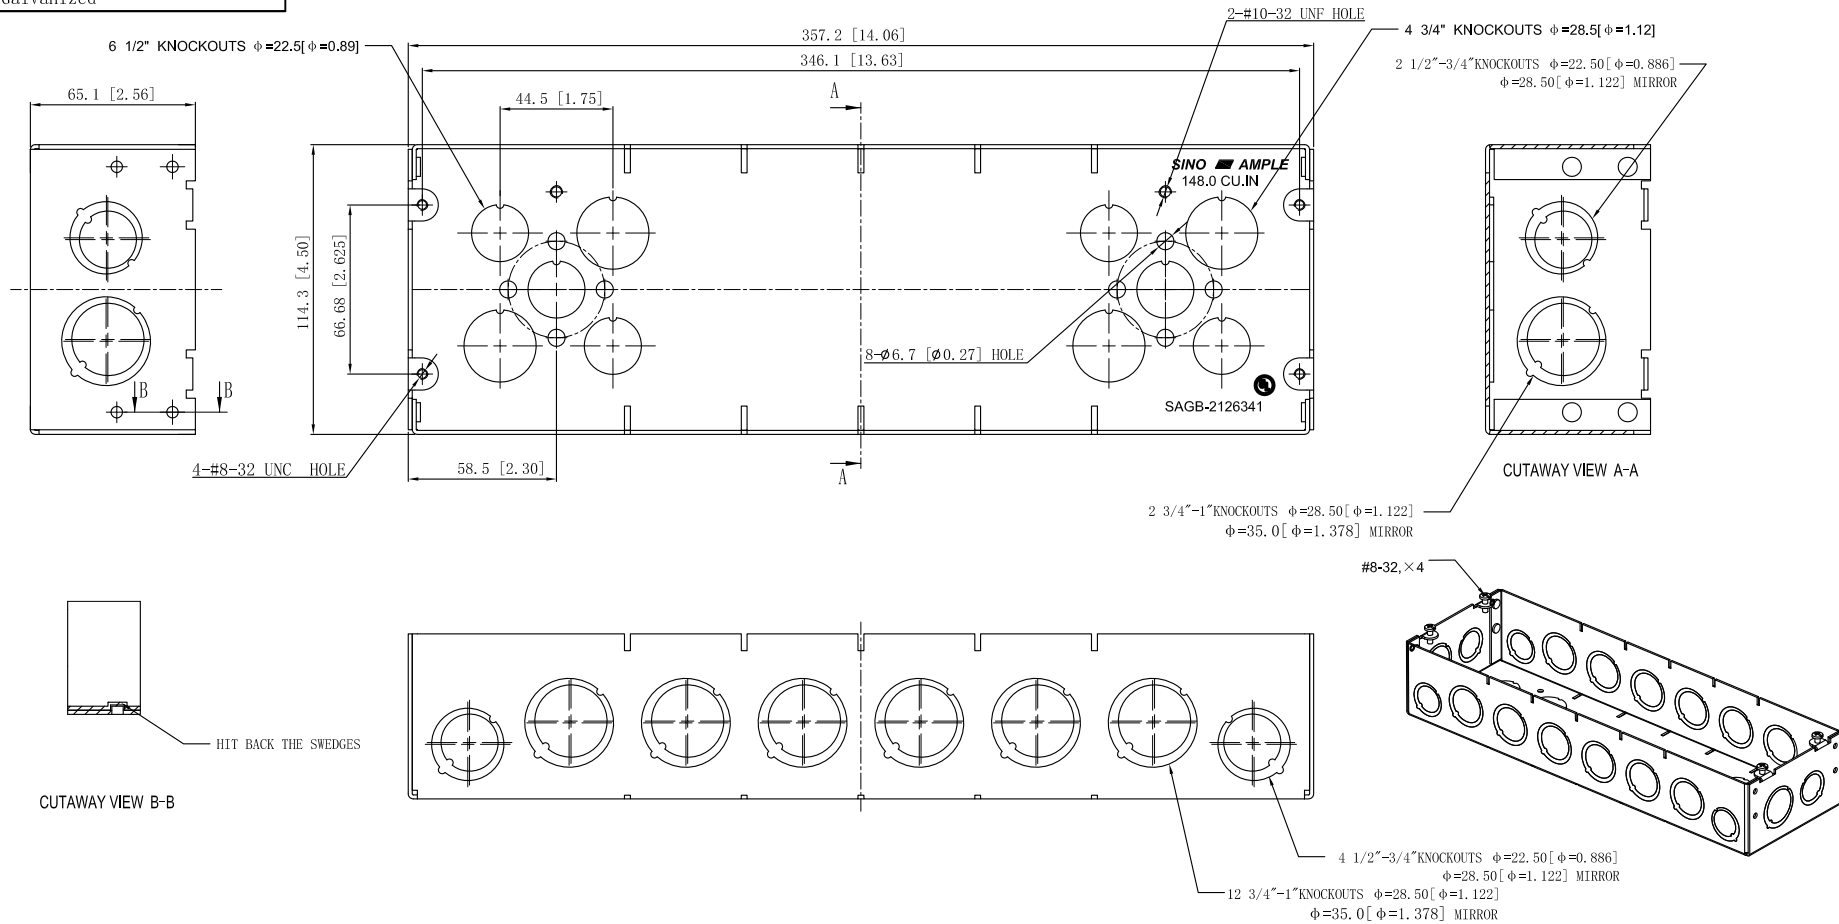

<b>SIDES</b>	<b>BOTTOM</b>
6 1/2"-3/4" KNOCKOUTS	6 1/2" KNOCKOUTS
14 3/4"-1" KNOCKOUTS	4 3/4" KNOCKOUTS
4 PCS 8-32X1/2 Screws Installed	
Material:Steel-0.0625"-G60 Galvanized	

This data sheet is for reference only .SINO AMPLE reserves the right to make changes to the design without prior notice.

DESCRIPTION
TRADE REFERENCE TERMS

STANDARD PACKING	ZHUJI SINO AMPLE METAL PRODUCTS CO., LTD.		
	TITLE 2-1/2" DEEP MULTI-GANG BOXES		
5 PCS	SIZE	DWG NO.	REV
	A4	SAGB-2126341	A
DATA SHEET			