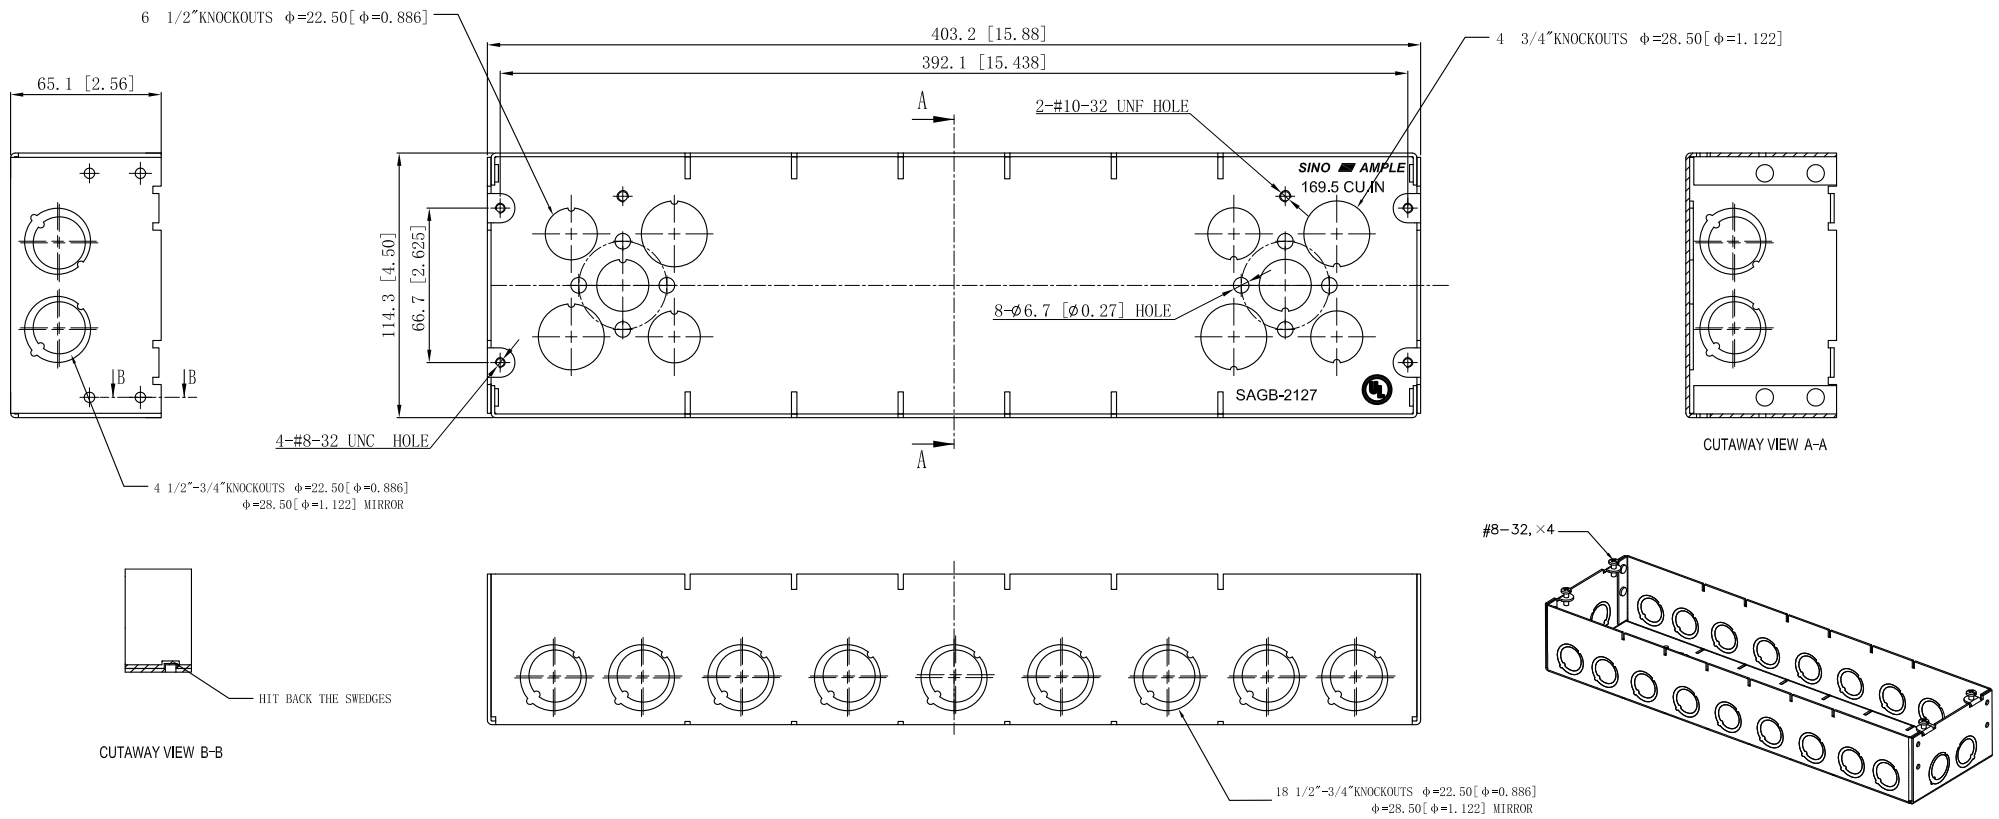

<b>SIDES</b>	<b>BOTTOM</b>
22 1/2"-3/4" KNOCKOUTS	6 1/2" KNOCKOUTS
	4 3/4" KNOCKOUTS
4 PCS 8-32X1/2 Screws Installed	
Material:Steel-0.0625"-G60 Galvanized	

This data sheet is for reference only .SINO AMPLE reserves the right to make changes to the design without prior notice.

DESCRIPTION
TRADE REFERENCE TERMS

STANDARD PACKING	ZHUJI SINO AMPLE METAL PRODUCTS CO., LTD.		
	TITLE	2-1/2" DEEP MULTI-GANG BOXES	
5 PCS	SIZE	DWG NO.	REV
	A4	SAGB-2127	A
DATA SHEET			