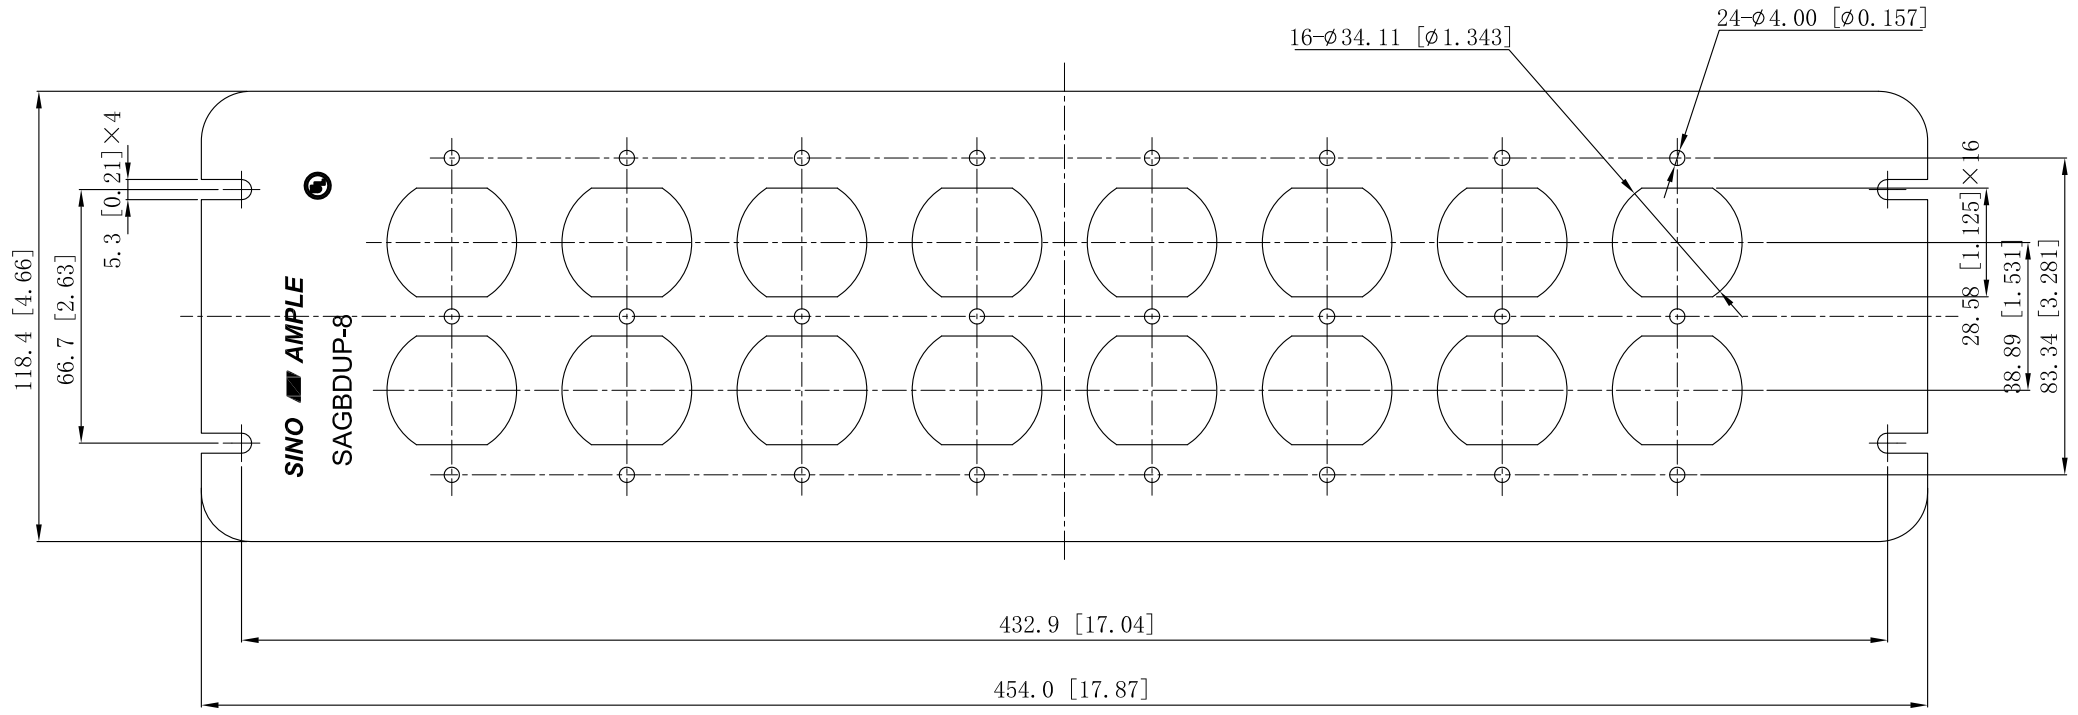

SIDES	BOTTOM
Material: Steel-0.0625"-G60 Galvanized	

This data sheet is for reference only .SINO AMPLE reserves the right to make changes to the design without prior notice.

DESCRIPTION
TRADE REFERENCE TERMS

STANDARD PACKING	ZHUJI SINO AMPLE METAL PRODUCTS CO., LTD.		
1 PCS	TITLE FLAT DUPLEX MULTI-GANG BOX COVER		
	SIZE A4	DWG NO. SAGBDUP-8	REV A
	DATA SHEET		